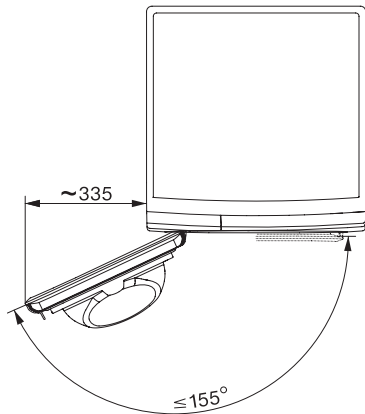

TSC364WP 9kg

T1 värmepumpstumlare:

9 kg | DirectSensor | Miele@home | EcoDry-teknik | FragranceDos

T1 installation drawing, facia 5 degree, measures in mm

T1 drawing, facia 5 degree, measures in mm

T1 drawing, facia 5 degree, without porthole, measures in mm

T1 drawing, facia 5 degree, measures in mm