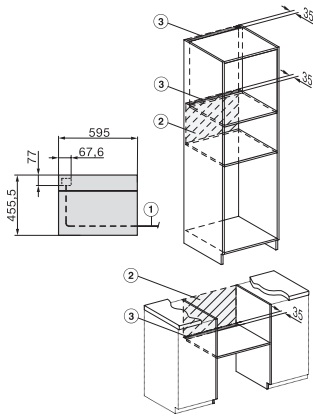

## H 7145 BM

Kompaktugn med mikrovågsfunktion

i elegant svart design med automatikprogram och kombifunktioner.

side view H7000 BM, installation drawings

built-in H7000 BM, installation drawing

built-in H7000 BM build-under, installation drawings

installation H7000 BM, installation drawing

H7x40BM/BMX, installation drawings, GB, AUS

side view H7000 BM build-under, installation drawings

H7x65BP, H7145BM, H7165B, H7365B, H2756B,  
H2765B/BP, DGC7151, DGC7351 installation drawings