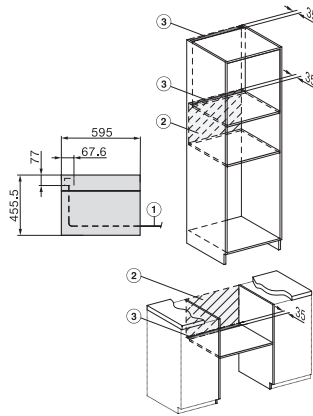

## H 7145 BM

Kompaktugn med mikrovågsfunktion

i elegant svart design med automatikprogram och kombifunktioner.

side view H7000 BM, installation drawings

built-in H7000 BM, installation drawing

built-in H7000 BM build-under, installation drawings

installation H7000 BM, installation drawing

H7x40BM/BMX, installation drawings, GB, AUS

side view H7000 BM build-under, installation drawings

H7x65BP, H7145BM, H7165B, H7365B, H2756B,  
H2765B/BP, DGC7151, DGC7351 installation drawings