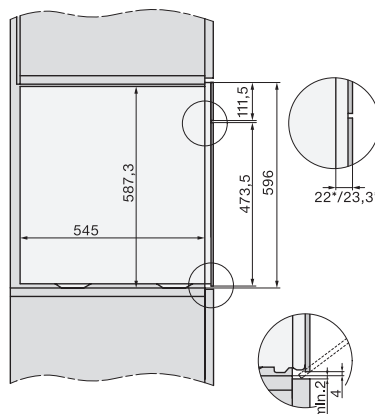

ESW7x10, EVS7010, DGC7x6xHCPro, DGC7x6xHCXPro installation drawings

built-in DGC XXL, installation drawing

DGC7x65 connections and ventilation 60cm, installation drawing

built-in DGC XXL build-under, installation drawing

screw joint DGC XXL, installation drawing

DGC7x4x Schwenkbereich der Blende, installation drawings

side view DGC XXL, installation drawings