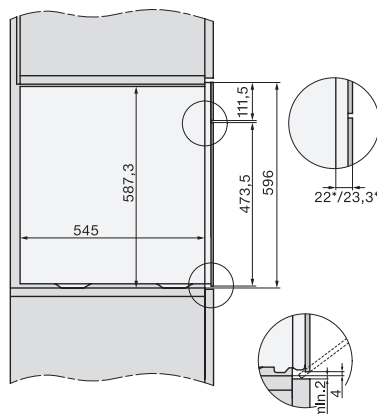

ESW7x10, EVS7010, DGC7x6xHCPro, DGC7x6xHCXPro installation drawings

built-in DGC XXL, installation drawing

DGC7x65 connections and ventilation 60cm, installation drawing

built-in DGC XXL build-under, installation drawing

screw joint DGC XXL, installation drawing

DGC7x4x Schwenkbereich der Blende, installation drawings

side view DGC XXL, installation drawings