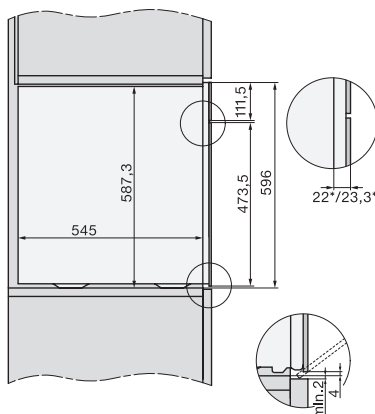

ESW7x10, EVS7010, DGC7x6xHCPro, DGC7x6xHCXPro installation drawings

built-in DGC XXL, installation drawing

DGC7x65 connections and ventilation 60cm, installation drawing

built-in DGC XXL build-under, installation drawing

screw joint DGC XXL, installation drawing

DGC7x4x Schwenkbereich der Blende, installation drawings

side view DGC XXL, installation drawings