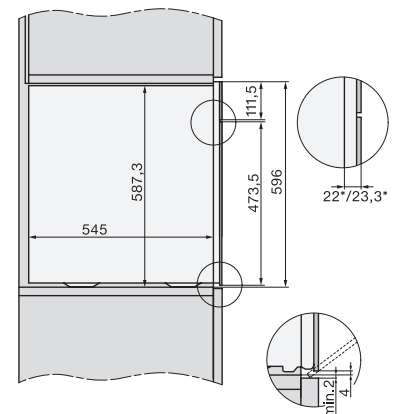

ESW7x20, DGC7x6xHCPro, DGC7x6xHCXPro installation drawings

ESW7x10, EVS7010, DGC7x6xHCPro, DGC7x6xHCXPro installation drawings

built-in DGC XXL, installation drawing

DGC7x65 connections and ventilation 60cm, installation drawing

built-in DGC XXL build-under, installation drawing

screw joint DGC XXL, installation drawing

DGC7x4x Schwenkbereich der Blende, installation drawings

side view DGC XXL, installation drawings