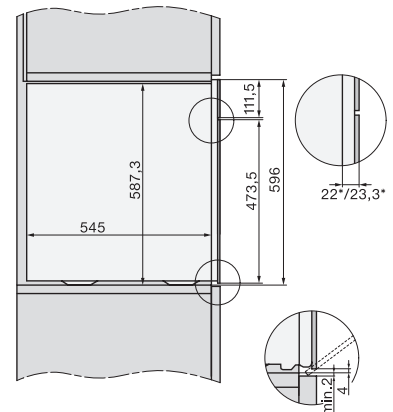

Installation_DGC_XXL_ESW7x10_EVST010 installation drawings

built-in DGC XXL, installation drawing

DGC7x65 connections and ventilation 60cm, installation drawing

built-in DGC XXL build-under, installation drawing

screw joint DGC XXL, installation drawing

DGC7x4x swivel range of the aperture, installation drawings

side view DGC XXL, installation drawings