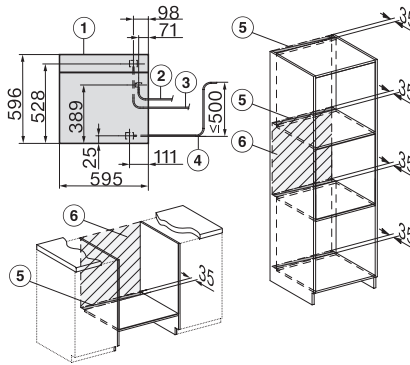

DGC 7865 HC Pro

Ångugn med färsk- och spillvattenanslutning

för ångkokning, bakning, stekning med sladdlös stektermometer + HydroClean.

H7000 handle, glass, installation drawings

Installation DGC XXL, ESW7x20 installation drawings

Installation_DGC_XXL_ESW7x10_EVST010 installation drawings

built-in DGC XXL, installation drawing

DGC7x65 connections and ventilation 60cm, installation drawing

built-in DGC XXL build-under, installation drawing

screw joint DGC XXL, installation drawing

DGC7x4x swivel range of the aperture, installation drawings

side view DGC XXL, installation drawings