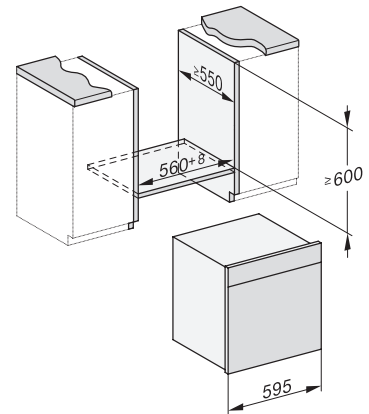

DGC 7865 HC Pro

Ångugn med färsk- och spillvattenanslutning

för ångkokning, bakning, stekning med sladdlös stektermometer + HydroClean.

H7000 handle, glass, installation drawings

Installation DGC XXL, ESW7x20 installation drawings

Installation_DGC_XXL_ESW7x10_EVST010 installation drawings

built-in DGC XXL, installation drawing

DGC7x65 connections and ventilation 60cm, installation drawing

built-in DGC XXL build-under, installation drawing

screw joint DGC XXL, installation drawing

DGC7x4x swivel range of the aperture, installation drawings

side view DGC XXL, installation drawings