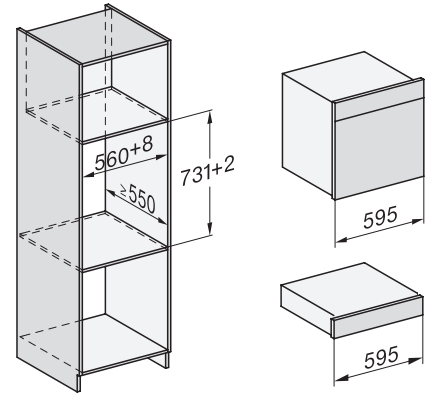

DGC 7865 HC Pro

Ångugn med färsk- och spillvattenanslutning

för ångkokning, bakning, stekning med sladdlös stektermometer + HydroClean.

H7000 handle, glass, installation drawings

Installation DGC XXL, ESW7x20 installation drawings

Installation_DGC_XXL_ESW7x10_EVST010 installation drawings

built-in DGC XXL, installation drawing

DGC7x65 connections and ventilation 60cm, installation drawing

built-in DGC XXL build-under, installation drawing

screw joint DGC XXL, installation drawing

DGC7x4x swivel range of the aperture, installation drawings

side view DGC XXL, installation drawings