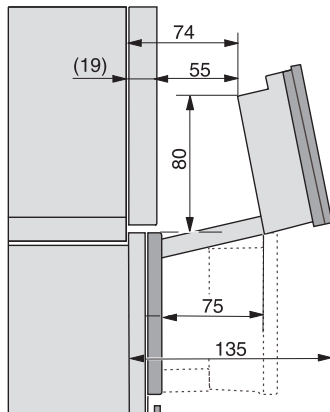

Installation_DGC_XXL_ESW7x10_EVST010 installation drawings

built-in DGC XXL, installation drawing

DGC7x65 connections and ventilation 60cm, installation drawing

built-in DGC XXL build-under, installation drawing

screw joint DGC XXL, installation drawing

DGC7x4x swivel range of the aperture, installation drawings

side view DGC XXL, installation drawings