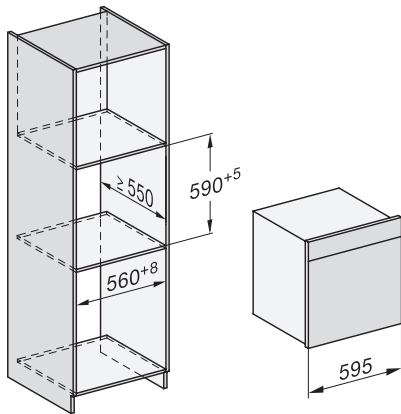

Installation_DGC_XXL_ESW7x10_EVST010 installation drawings

built-in DGC XXL, installation drawing

DGC7x65 connections and ventilation 60cm, installation drawing

built-in DGC XXL build-under, installation drawing

screw joint DGC XXL, installation drawing

DGC7x4x swivel range of the aperture, installation drawings

side view DGC XXL, installation drawings