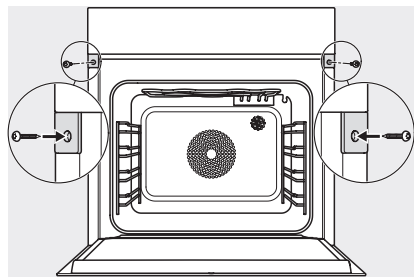

DGC 7865 HC Pro

Ångugn med färsk- och spillvattenanslutning

för ångkokning, bakning, stekning med sladdlös stektermometer + HydroClean.

H7000 handle, glass, installation drawings

Installation DGC XXL, ESW7x20 installation drawings

Installation_DGC_XXL_ESW7x10_EVST010 installation drawings

built-in DGC XXL, installation drawing

DGC7x65 connections and ventilation 60cm, installation drawing

built-in DGC XXL build-under, installation drawing

screw joint DGC XXL, installation drawing

DGC7x4x swivel range of the aperture, installation drawings

side view DGC XXL, installation drawings