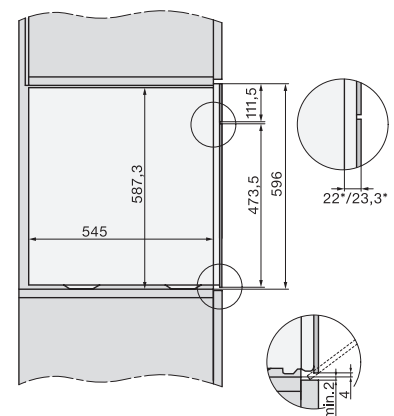

ESW7x20, DGC7x6xHCPro, DGC7x6xHCXPro installation drawings

ESW7x10, EVS7010, DGC7x6xHCPro, DGC7x6xHCXPro installation drawings

built-in DGC XXL, installation drawing

DGC7x65 connections and ventilation 60cm, installation drawing

built-in DGC XXL build-under, installation drawing

screw joint DGC XXL, installation drawing

DGC7x4x Schwenkbereich der Blende, installation drawings

side view DGC XXL, installation drawings