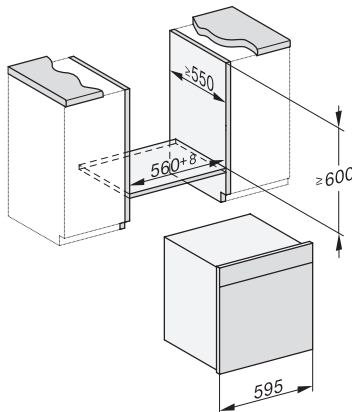

built-in DGC XXL build-under, installation drawing