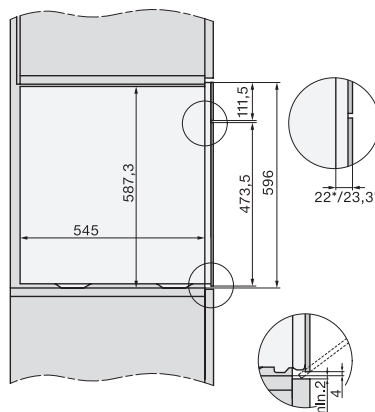

ESW7x20, DGC7x6xHCPro, DGC7x6xHCXPro installation drawings

ESW7x10, EVS7010, DGC7x6xHCPro, DGC7x6xHCXPro installation drawings

built-in DGC XXL, installation drawing

built-in DGC XXL build-under, installation drawing

screw joint DGC XXL, installation drawing

DGC7x4x Schwenkbereich der Blende, installation drawings

side view DGC XXL, installation drawings