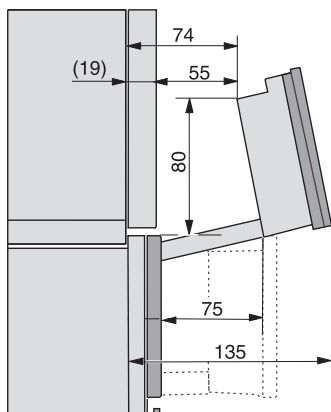

ESW7x20, DGC7x6xHCPro, DGC7x6xHCXPro installation drawings

ESW7x10, EVS7010, DGC7x6xHCPro, DGC7x6xHCXPro installation drawings

built-in DGC XXL, installation drawing

built-in DGC XXL build-under, installation drawing

screw joint DGC XXL, installation drawing

DGC7x4x Schwenkbereich der Blende, installation drawings

side view DGC XXL, installation drawings