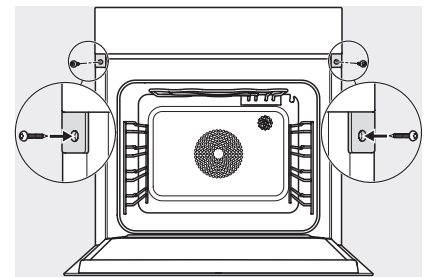

### Ångugn

för ångkokning, bakning, stekning med stektermometer + HydroClean.

DG7x40, DGC7x4x, DGC7x6x, DG7635, DGM7x4x, DO7, H2860B/BP, H7240BM, H7x40BM, H7x4xB/BP, H7x6xB/BP, installation drawings

ESW7x20, DGC7x6xHCPro, DGC7x6xHCXPro installation drawings

ESW7x10, EVS7010, DGC7x6xHCPro, DGC7x6xHCXPro installation drawings

built-in DGC XXL, installation drawing

built-in DGC XXL build-under, installation drawing

screw joint DGC XXL, installation drawing

DGC7x4x Schwenkbereich der Blende, installation drawings