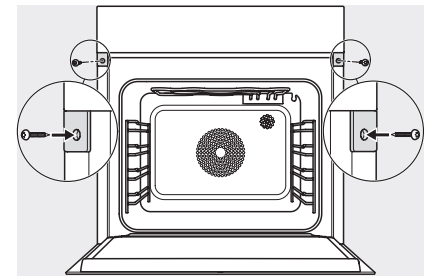

DGC 7460 HCX Pro
Handtaglös ångugn
för ångkokning, bakning, stekning med uppkoppling + HydroClean.

ESW7x20, DGC7x6xHCPro, DGC7x6xHCXPro installation drawings

ESW7x10, EVS7010, DGC7x6xHCPro, DGC7x6xHCXPro installation drawings

built-in DGC XXL, installation drawing

DGC7x60 connections and ventilation 60cm, installation drawing

built-in DGC XXL build-under, installation drawing

screw joint DGC XXL, installation drawing

DGC7x4x swivel range of the aperture, installation drawings