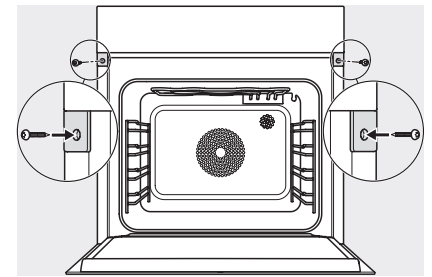

DGC 7460 HCX Pro
 Handtaglös ångugn
 för ångkokning, bakning, stekning med uppkoppling + HydroClean.

ESW7x20, DGC7x6xHCPro, DGC7x6xHCXPro installation drawings

ESW7x10, EVS7010, DGC7x6xHCPro, DGC7x6xHCXPro installation drawings

built-in DGC XXL, installation drawing

DGC7x60 connections and ventilation 60cm, installation drawing

built-in DGC XXL build-under, installation drawing

screw joint DGC XXL, installation drawing

DGC7x4x swivel range of the aperture, installation drawings