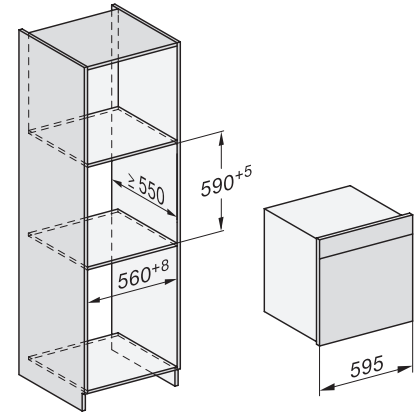

built-in DGC XXL, installation drawing

DGC7x60 connections and ventilation 60cm, installation drawing

built-in DGC XXL build-under, installation drawing

screw joint DGC XXL, installation drawing

DGC7x4x swivel range of the aperture, installation drawings