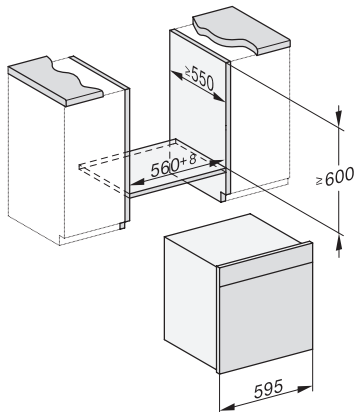

## DGC 7460 HC Pro

för ångkokning, bakning, stekning med uppkoppling + HydroClean.

H7000 handle, glass, installation drawings

Installation DGC XXL, ESW7x20 installation drawings

Installation\_DGC\_XXL\_ESW7x10\_EVST010 installation drawings

built-in DGC XXL, installation drawing

built-in DGC XXL build-under, installation drawing

screw joint DGC XXL, installation drawing

DGC7x4x swivel range of the aperture, installation drawings

side view DGC XXL, installation drawings