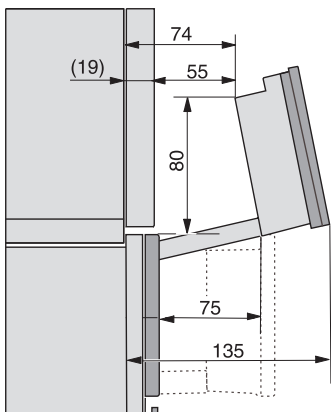

## DGC 7460 HC Pro

för ångkokning, bakning, stekning med uppkoppling + HydroClean.

H7000 handle, glass, installation drawings

Installation DGC XXL, ESW7x20 installation drawings

Installation\_DGC\_XXL\_ESW7x10\_EVST010 installation drawings

built-in DGC XXL, installation drawing

built-in DGC XXL build-under, installation drawing

screw joint DGC XXL, installation drawing

DGC7x4x swivel range of the aperture, installation drawings

side view DGC XXL, installation drawings