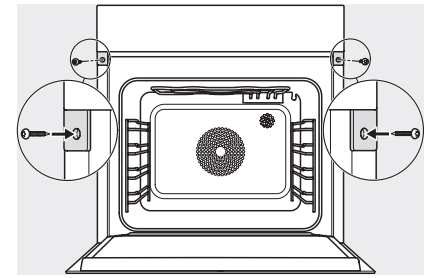

## DGC 7460 HC Pro

för ångkokning, bakning, stekning med uppkoppling + HydroClean.

H7000 handle, glass, installation drawings

Installation DGC XXL, ESW7x20 installation drawings

Installation\_DGC\_XXL\_ESW7x10\_EVST010 installation drawings

built-in DGC XXL, installation drawing

built-in DGC XXL build-under, installation drawing

screw joint DGC XXL, installation drawing

DGC7x4x swivel range of the aperture, installation drawings

side view DGC XXL, installation drawings