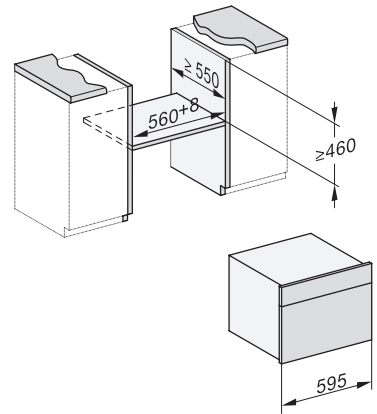

built-in DG DGM DGC XL build-under, installation drawing

DGC7x4x built-in tall cabinet, installation drawing

DGC7x40 connections and ventilation 45cm, installation drawing

DGC7x4x swivel range of the aperture, installation drawings