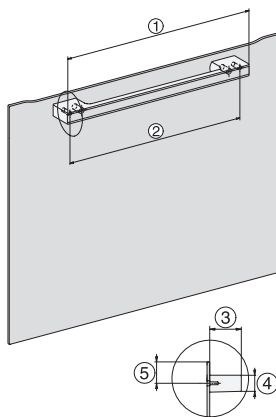

DGC 7250

Ångugn

för ångkokning, bakning och stekning med uppkoppling och TasteControl.

installation H7000 XL, installation drawing

side view H7000 XL, installation drawings

built-in H7000 XL, installation drawing

H226x-1B/BP/E/EP/I/IP, H2x6xB/BP, H7x6xB/BP/BPX, installation drawings

DG7x40, DGC7x4x, DGC7x6x, DG7635, DGM7x4x, DO7, H2860B/BP, H7240BM, H7x40BM, H7x4xB/BP, H7x6xB/BP, installation drawings

side view H7000 XL build-under, installation drawing