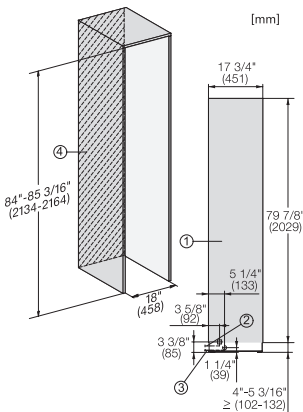

F 2413 Vi
MasterCool frysskåp
för design och teknik i toppklass och stort format.

Side-by-side, MasterCool, without partition wall, with heating mat (Sketch) (with footnote)

F2413Vi, F2412Vi, F2411Vi, MasterCool, inner space, installation drawings

Sideview, MasterCool, Sketch

Example for dimensioning Side-by-side-Combination MasterCool (Sketch) (*footnote) (only for EUROPE)

Side-by-Side, MasterCool, footnote, installation drawings

KFP1805ed/cs, KFP1804ed/cs, Front panel, Front dimensions, MasterCool, installation drawings

F2413Vi, F2471Vi, F2471SF, F2461Vi, F2411Vi, F2411SF, installation, MasterCool, installation drawings

Opening angle 90°/115°, right side stop, MasterCool (Sketch) with footnote