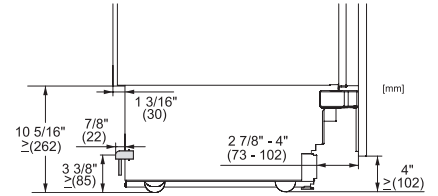

Sideview, MasterCool, Sketch

Example for dimensioning Side-by-side-Combination MasterCool (Sketch) (*footnote) (only for EUROPE)

Side-by-Side, MasterCool, footnote, installation drawings

KFP1805ed/cs, KFP1804ed/cs, Front panel, Front dimensions, MasterCool, installation drawings