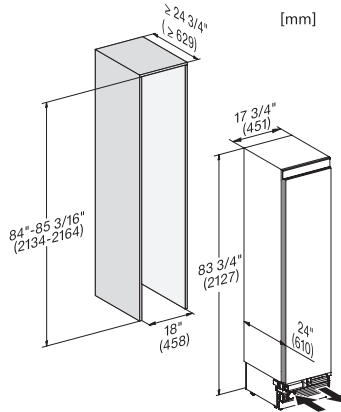

F 2413 Vi
MasterCool frysskåp
för design och teknik i toppklass och stort format.

Side-by-side, MasterCool, without partition wall, with heating mat (Sketch) (with footnote)

F2413Vi, F2412Vi, F2411Vi, MasterCool, inner space, installation drawings

Sideview, MasterCool, Sketch

Example for dimensioning Side-by-side-Combination MasterCool (Sketch) (*footnote) (only for EUROPE)

Side-by-Side, MasterCool, footnote, installation drawings

KFP1805ed/cs, KFP1804ed/cs, Front panel, Front dimensions, MasterCool, installation drawings