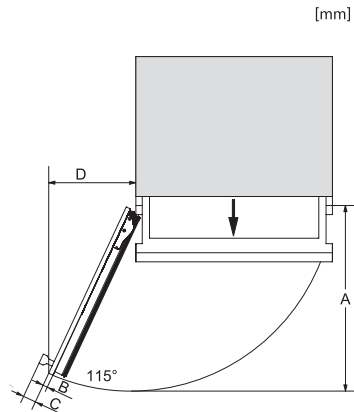

F 2413 Vi
MasterCool frysskåp
för design och teknik i toppklass och stort format.

Side-by-side, MasterCool, without partition wall, with heating mat (Sketch) (with footnote)

F2413Vi, F2412Vi, F2411Vi, MasterCool, inner space, installation drawings

Sideview, MasterCool, Sketch

Example for dimensioning Side-by-side-Combination MasterCool (Sketch) (*footnote) (only for EUROPE)

Side-by-Side, MasterCool, footnote, installation drawings

KFP1805ed/cs, KFP1804ed/cs, Front panel, Front dimensions, MasterCool, installation drawings

F2413Vi, F2471Vi, F2471SF, F2461Vi, F2411Vi, F2411SF, installation, MasterCool, installation drawings

Opening angle 90°/115°, right side stop, MasterCool (Sketch) with footnote