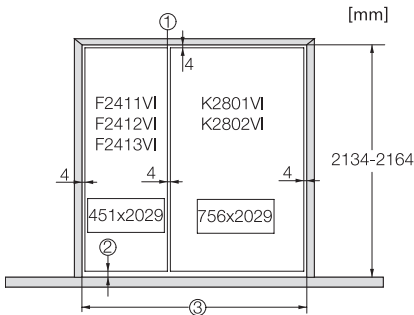

F 2413 Vi
MasterCool frysskåp
för design och teknik i toppklass och stort format.

Side-by-side, MasterCool, without partition wall, with heating mat (Sketch) (with footnote)

F2413Vi, F2412Vi, F2411Vi, MasterCool, inner space, installation drawings

Sideview, MasterCool, Sketch

Example for dimensioning Side-by-side-Combination MasterCool (Sketch) (*footnote) (only for EUROPE)

Side-by-Side, MasterCool, footnote, installation drawings

KFP1805ed/cs, KFP1804ed/cs, Front panel, Front dimensions, MasterCool, installation drawings