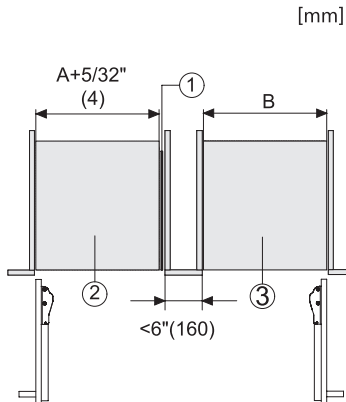

F 2413 Vi
MasterCool frysskåp
för design och teknik i toppklass och stort format.

Side-by-side, MasterCool, without partition wall, with heating mat (Sketch) (with footnote)

F2413Vi, F2412Vi, F2411Vi, MasterCool, inner space, installation drawings

Sideview, MasterCool, Sketch

Example for dimensioning Side-by-side-Combination MasterCool (Sketch) (*footnote) (only for EUROPE)

Side-by-Side, MasterCool, footnote, installation drawings

KFP1805ed/cs, KFP1804ed/cs, Front panel, Front dimensions, MasterCool, installation drawings