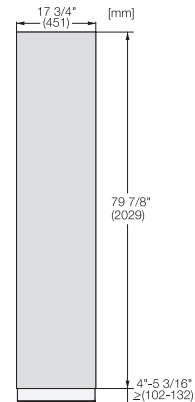

F 2413 Vi
MasterCool frysskåp
för design och teknik i toppklass och stort format.

Side-by-side, MasterCool, without partition wall, with heating mat (Sketch) (with footnote)

F2413Vi, F2412Vi, F2411Vi, MasterCool, inner space, installation drawings

Sideview, MasterCool, Sketch

Example for dimensioning Side-by-side-Combination MasterCool (Sketch) (*footnote) (only for EUROPE)

Side-by-Side, MasterCool, footnote, installation drawings

KFP1805ed/cs, KFP1804ed/cs, Front panel, Front dimensions, MasterCool, installation drawings