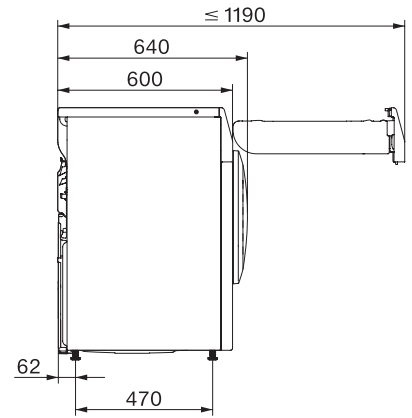

TSA223WP Active

T1 värmepumpstumlare:

A++ | 7 kg | EcoDry | FragranceDos | PerfectDry

T1 installation drawing, slanted facia or straight facia, measures in mm

T1 drawing, slanted facia or straight facia, measures in mm

T1 drawing, slanted facia or straight facia, without porthole, measures in mm

T1 drawing, slanted facia or straight facia, measures in mm