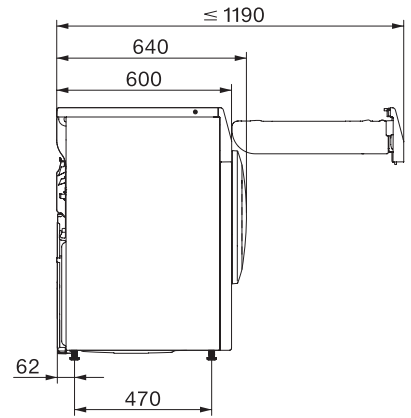

TEA235WP Active

T1 värmepumpstumlare:

A++ | 7 kg | EcoDry | FragranceDos | PerfectDry

T1 installation drawing, slanted facia or straight facia, measures in mm

T1 drawing, slanted facia or straight facia, measures in mm

T1 drawing, slanted facia or straight facia, without porthole, measures in mm

T1 drawing, slanted facia or straight facia, measures in mm