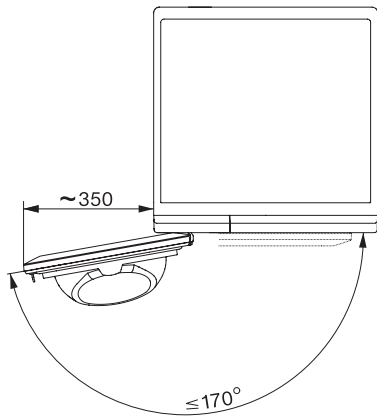

TEA235WP Active

T1 värmepumpstumlare:

A++ | 7 kg | EcoDry | FragranceDos | PerfectDry

T1 installation drawing, slanted facia or straight facia, measures in mm

T1 drawing, slanted facia or straight facia, measures in mm

T1 drawing, slanted facia or straight facia, without porthole, measures in mm

T1 drawing, slanted facia or straight facia, measures in mm