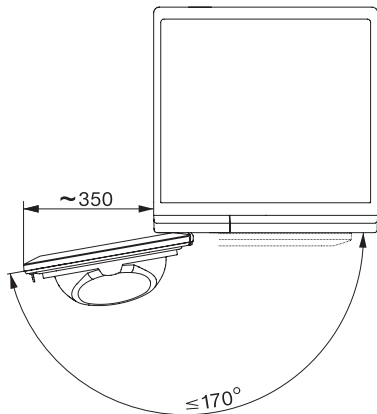

TCA230WP Active

T1 värmepumpstumlare:

Med A++ och utmärkt Miele-kvalitet till ett attraktivt introduktionspris.

T1 installation drawing, slanted facia or straight facia, measures in mm

T1 drawing, slanted facia or straight facia, measures in mm

T1 drawing, slanted facia or straight facia, without porthole, measures in mm

T1 drawing, slanted facia or straight facia, measures in mm