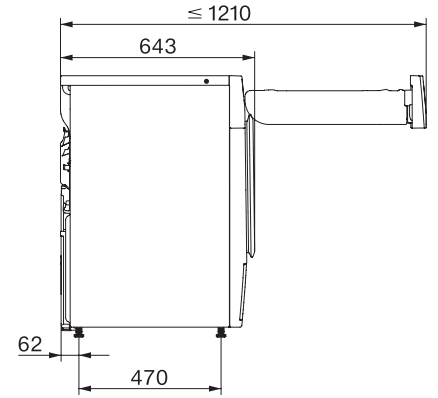

TWW780WP Passion  
T1 värmepumpstumlare:  
A+++ -10 % | 9 kg | M Touch | SteamFinish | SilenceDrum

T1 installation drawing, fascia 5 degree, measures in mm

T1 drawing, fascia 5 degree, measures in mm

T1 drawing, fascia 5 degree, with porthole, measures in mm

T1 drawing, fascia 5 degree, measures in mm