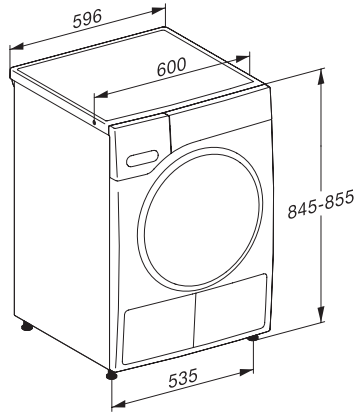

TWW780WP Passion  
T1 värmepumpstumlare:  
A+++ -10 % | 9 kg | M Touch | SteamFinish | SilenceDrum

T1 installation drawing, fascia 5 degree, measures in mm

T1 drawing, fascia 5 degree, measures in mm

T1 drawing, fascia 5 degree, with porthole, measures in mm