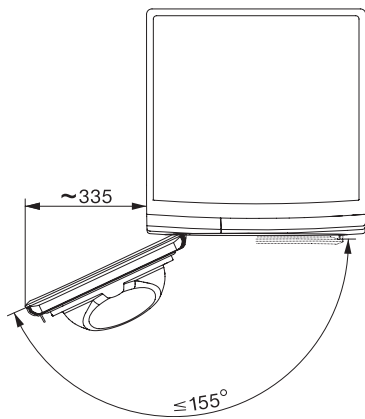

TWW780WP Passion  
T1 värmepumpstumlare:  
A+++ -10 % | 9 kg | M Touch | SteamFinish | SilenceDrum

T1 installation drawing, fascia 5 degree, measures in mm

T1 drawing, fascia 5 degree, measures in mm

T1 drawing, fascia 5 degree, with porthole, measures in mm

T1 drawing, fascia 5 degree, measures in mm