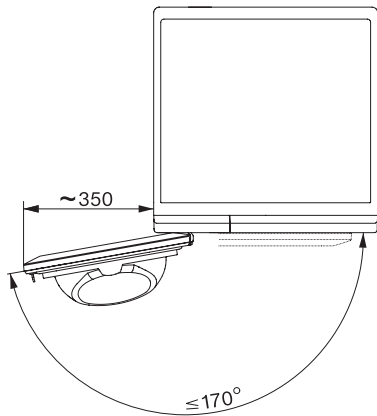

TCR790WP Eco&Steam&9kg

T1 värmepumpstumlare:

Med SteamFinish, SilenceDrum och M Touch för högt ställda krav.

T1 installation drawing, slanted facia or straight facia, measures in mm

T1 drawing, slanted facia or straight facia, measures in mm

T1 drawing, slanted facia or straight facia, with porthole, measures in mm

T1 drawing, slanted facia or straight facia, measures in mm