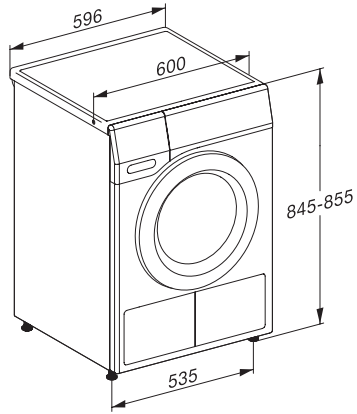

TCR790WP Eco&Steam&9kg

T1 värmepumpstumlare:

Med SteamFinish, SilenceDrum och M Touch för högt ställda krav.

T1 installation drawing, slanted facia or straight facia, measures in mm

T1 drawing, slanted facia or straight facia, measures in mm

T1 drawing, slanted facia or straight facia, with porthole, measures in mm

T1 drawing, slanted facia or straight facia, measures in mm