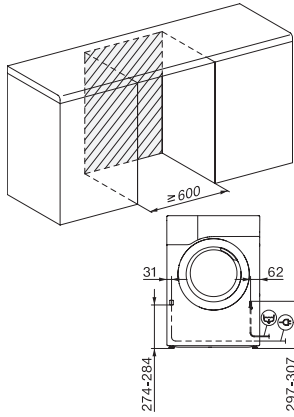

TCR790WP Eco&Steam&9kg

T1 värmepumpstumlare:

Med SteamFinish, SilenceDrum och M Touch för högt ställda krav.

T1 installation drawing, slanted facia or straight facia, measures in mm

T1 drawing, slanted facia or straight facia, measures in mm

T1 drawing, slanted facia or straight facia, with porthole, measures in mm

T1 drawing, slanted facia or straight facia, measures in mm