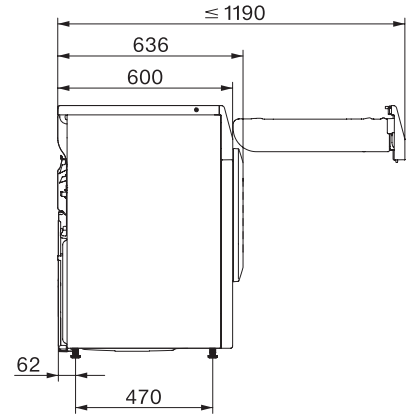

TCR790WP Eco&Steam&9kg

T1 värmepumpstumlare:

Med SteamFinish, SilenceDrum och M Touch för högt ställda krav.

T1 installation drawing, slanted facia or straight facia, measures in mm

T1 drawing, slanted facia or straight facia, measures in mm

T1 drawing, slanted facia or straight facia, with porthole, measures in mm

T1 drawing, slanted facia or straight facia, measures in mm