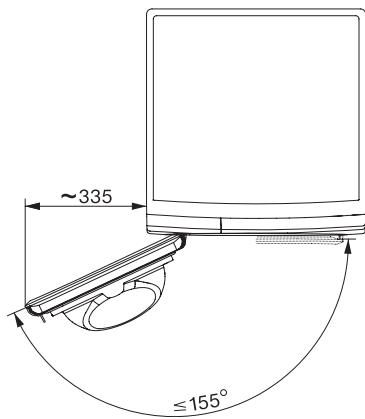

TSD263WP 8kg

T1 värmepumpstumlare:

Med A++ och Miele@home, för smart tvättvård.

T1 installation drawing, facia 5 degree, measures in mm

T1 drawing, facia 5 degree, measures in mm

T1 drawing, facia 5 degree, with porthole, measures in mm

T1 drawing, facia 5 degree, measures in mm