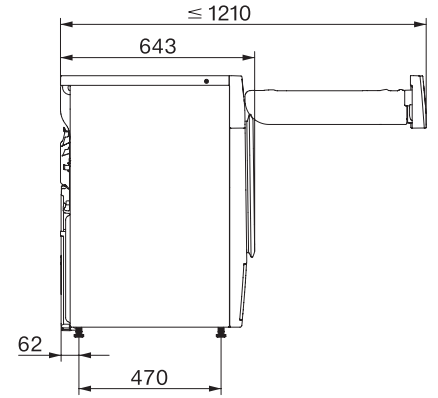

TSD263WP 8kg

T1 värmepumpstumlare:

Med A++ och Miele@home, för smart tvättvård.

T1 installation drawing, facia 5 degree, measures in mm

T1 drawing, facia 5 degree, measures in mm

T1 drawing, facia 5 degree, with porthole, measures in mm

T1 drawing, facia 5 degree, measures in mm