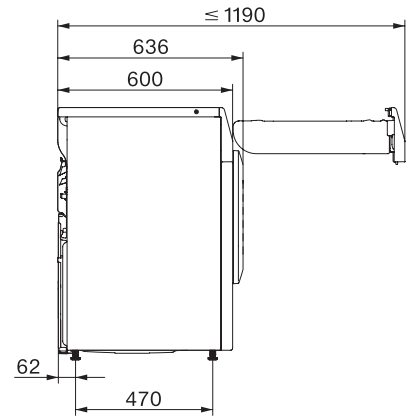

TCD270WP 8kg

T1 värmepumpstumlare:

Med A++ och Miele@home, för smart tvättvård.

T1 installation drawing, slanted facia or straight facia, measures in mm

T1 drawing, slanted facia or straight facia, measures in mm

T1 drawing, slanted facia or straight facia, with porthole, measures in mm

T1 drawing, slanted facia or straight facia, measures in mm