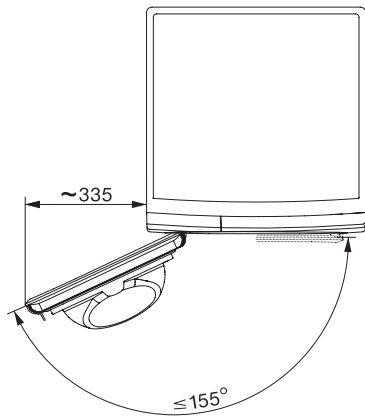

TWC220WP 8kg
T1 värmepumpstumlare:
A++ | 8 kg | EcoDry | FragranceDos | PerfectDry

T1 installation drawing, facia 5 degree, measures in mm

T1 drawing, facia 5 degree, measures in mm

T1 drawing, facia 5 degree, without porthole, measures in mm

T1 drawing, facia 5 degree, measures in mm