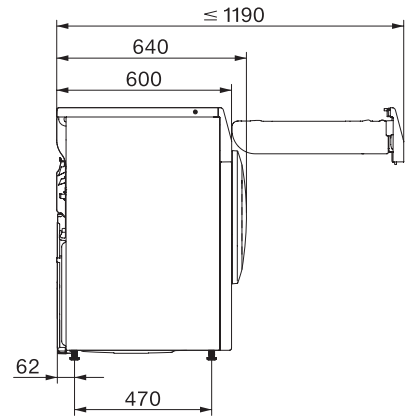

TCC230WP 8kg

T1 värmepumpstumlare:

A++ | 8 kg | EcoDry | FragranceDos | PerfectDry

T1 installation drawing, slanted facia or straight facia, measures in mm

T1 drawing, slanted facia or straight facia, measures in mm

T1 drawing, slanted facia or straight facia, without porthole, measures in mm

T1 drawing, slanted facia or straight facia, measures in mm