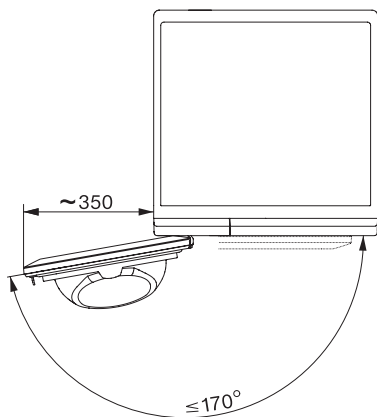

TCC230WP 8kg

T1 värmepumpstumlare:

Med A++ och utmärkt Miele-kvalitet till ett attraktivt introduktionspris.

T1 installation drawing, slanted facia or straight facia, measures in mm

T1 drawing, slanted facia or straight facia, measures in mm

T1 drawing, slanted facia or straight facia, without porthole, measures in mm

T1 drawing, slanted facia or straight facia, measures in mm