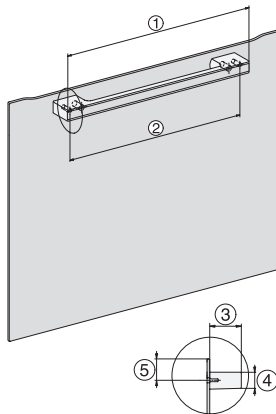

DGC 7450

Ångugn

för ångkokning, bakning, stekning med uppkoppling, TasteControl, LED-belysning.

installation H7000 XL, installation drawing

side view H7000 XL, installation drawings

built-in H7000 XL, installation drawing

H226x-1B/BP/E/EP/I/IP, H2x6xB/BP, H7x6xB/BP/BPX, installation drawings

DG7x40, DGC7x4x, DGC7x6x, DG7635, DGM7x4x, DO7, H2860B/BP, H7240BM, H7x40BM, H7x4xB/BP, H7x6xB/BP, installation drawings

side view H7000 XL build-under, installation drawing