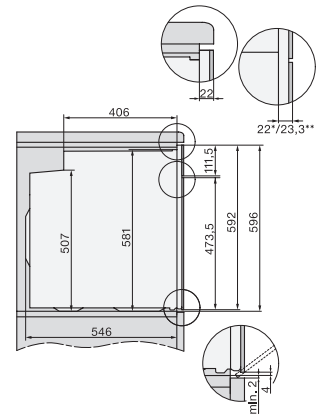

DGC 7450

Ångugn

för ångkokning, bakning, stekning med uppkoppling, TasteControl, LED-belysning.

installation H7000 XL, installation drawing

side view H7000 XL, installation drawings

built-in H7000 XL, installation drawing

H226x-1B/BP/E/EP/I/IP, H2x6xB/BP, H7x6xB/BP/BPX, installation drawings

DG7x40, DGC7x4x, DGC7x6x, DG7635, DGM7x4x, DO7, H2860B/BP, H7240BM, H7x40BM, H7x4xB/BP, H7x6xB/BP, installation drawings

side view H7000 XL build-under, installation drawing