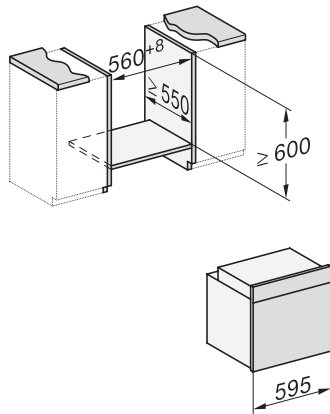

DGC 7450

Ångugn

för ångkokning, bakning, stekning med uppkoppling, TasteControl, LED-belysning.

installation H7000 XL, installation drawing

side view H7000 XL, installation drawings

built-in H7000 XL, installation drawing

H226x-1B/BP/E/EP/I/IP, H2x6xB/BP, H7x6xB/BP/BPX, installation drawings

DG7x40, DGC7x4x, DGC7x6x, DG7635, DGM7x4x, DO7, H2860B/BP, H7240BM, H7x40BM, H7x4xB/BP, H7x6xB/BP, installation drawings

side view H7000 XL build-under, installation drawing