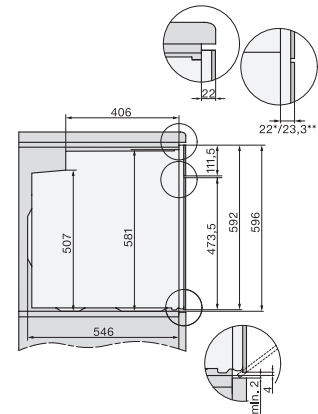

DGC 7450

Ångugn

för ångkokning, bakning, stekning med uppkoppling, TasteControl, LED-belysning.

installation H7000 XL, installation drawing

side view H7000 XL, installation drawings

built-in H7000 XL, installation drawing

H226x-1B/BP/E/EP/I/IP, H2x6xB/BP, H7x6xB/BP/BPX, installation drawings

DG7x40, DGC7x4x, DGC7x6x, DG7635, DGM7x4x, DO7, H2860B/BP, H7240BM, H7x40BM, H7x4xB/BP, H7x6xB/BP, installation drawings

side view H7000 XL build-under, installation drawing