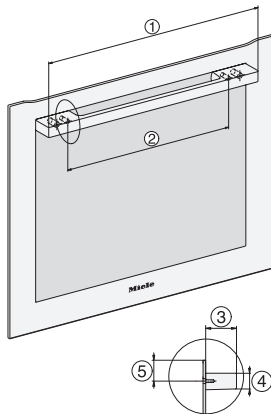

DGC 7350

Ångugn

för ångkokning, bakning, stekning med uppkoppling, TasteControl, LED-belysning.

installation H7000 XL, installation drawing

side view H7000 XL, installation drawings

built-in H7000 XL, installation drawing

H226x-1B/BP/E/EP/I/IP, H2x6xB/BP, H7x6xB/BP/BPX, installation drawings

DG2740, DG7140, DGM7340, H2760B/BP, H7140BM, H7x64B/BP, H7x60B/BP installation drawings

side view H7000 XL build-under, installation drawing