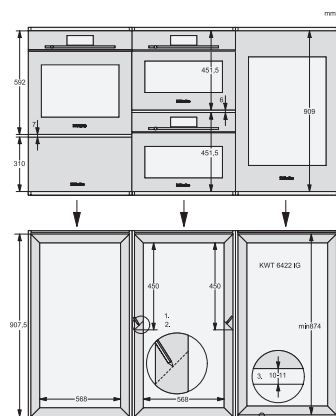

KWT6422iG, KWT6422iG-1, Installation draw

KWT6422iG, KWT6422iG-1, Installation draw, side view

ENB1060, combination 2x45er + KWT6422iG, Installation draw

KWT6422iG, KWT6422iG-1, Interior dimensions (Installation drawings)

ENB1060, combination 60er & 32er ESW + 2x45er + KWT6422iG, Installation draw

ENB1060, combination 45er & 60er + KWT 6422 iG & 14er EVS, Installation draw