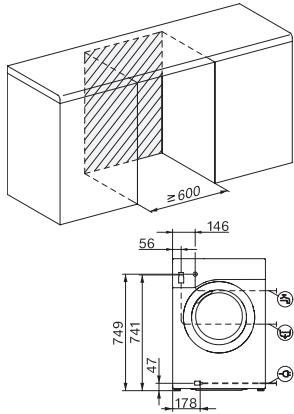

WEG375 WCS PWash&9kg

W1 frontmatad tvättmaskin:

Uppnå det bästa tvättnresultatet snabbt med QuickPowerWash och SingleWash.

W1 installation drawing, slanted facia or straight facia, measures in mm

W1 drawing, slanted facia or straight facia, measures in mm

W1 drawing, slanted facia or straight facia, measures in mm

W1 drawing, slanted facia or straight facia, measures in mm