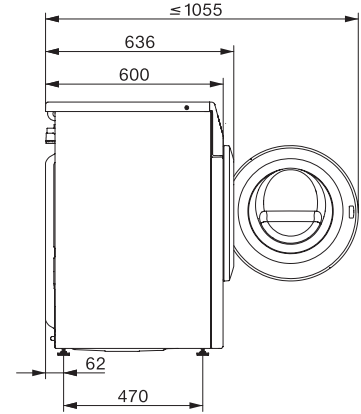

WEG375 WCS PWash&9kg

W1 frontmatad tvättmaskin:

Uppnå det bästa tvättnresultatet snabbt med QuickPowerWash och SingleWash.

W1 installation drawing, slanted facia or straight facia, measures in mm

W1 drawing, slanted facia or straight facia, measures in mm

W1 drawing, slanted facia or straight facia, measures in mm

W1 drawing, slanted facia or straight facia, measures in mm