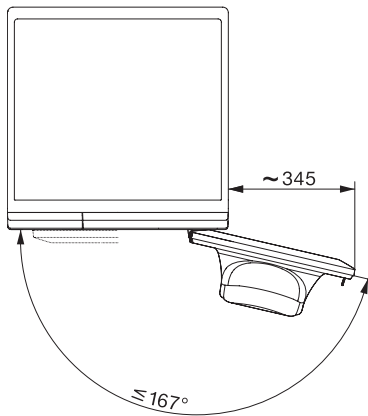

WEG375 WCS PWash&9kg

W1 frontmatad tvättmaskin:

Uppnå det bästa tvättnresultatet snabbt med QuickPowerWash och SingleWash.

W1 installation drawing, slanted facia or straight facia, measures in mm

W1 drawing, slanted facia or straight facia, measures in mm

W1 drawing, slanted facia or straight facia, measures in mm

W1 drawing, slanted facia or straight facia, measures in mm