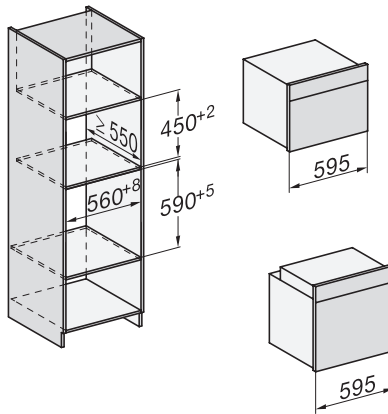

### Ugn

i en perfekt kombinerbar design med stektermometer och BrilliantLight

installation H7000 XL, installation drawing

side view H7000 XL, installation drawings

built-in H7000 XL, installation drawing

H226x-1B/BP/E/EP/I/IP, H2x6xB/BP, H7x6xB/BP/BPX, installation drawings

H226x-1B/BP/E/EP/I/IP, H2760B/BP, H28x0B/BP, H7x40BM/BMX, H7x6xB/BP/BPX, installation drawings

side view H7000 XL build-under, installation drawing

H7x65BP, H7145BM, H7165B, H7365B, H2756B, H2765B/BP, DGC7151, DGC7351 installation drawings