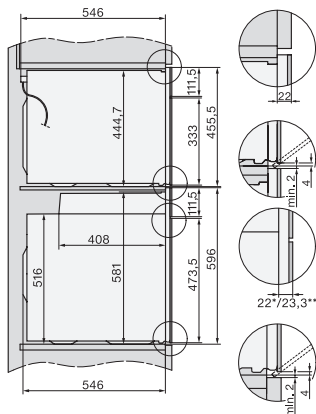

### Ugn

i en perfekt kombinerbar design med stektermometer och BrilliantLight

installation H7000 XL, installation drawing

side view H7000 XL, installation drawings

built-in H7000 XL, installation drawing

H226x-1B/BP/E/EP/I/IP, H2x6xB/BP, H7x6xB/BP/BPX, installation drawings

H226x-1B/BP/E/EP/I/IP, H2760B/BP, H28x0B/BP, H7x40BM/BMX, H7x6xB/BP/BPX, installation drawings

side view H7000 XL build-under, installation drawing

H7x65BP, H7145BM, H7165B, H7365B, H2756B, H2765B/BP, DGC7151, DGC7351 installation drawings

H2xxx-1 B/BP/E/I/IP, H7xxx B/BP/BM/BMX, installation drawings

H2xxx-1 B/BP/E/I/IP, H7xxx B/BP/BM/BMX, installation drawings