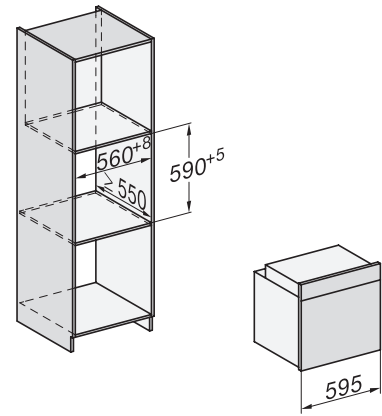

### Ugn

i en perfekt kombinerbar design med stektermometer och BrilliantLight

installation H7000 XL, installation drawing

side view H7000 XL, installation drawings

built-in H7000 XL, installation drawing

H226x-1B/BP/E/EP/I/IP, H2x6xB/BP, H7x6xB/BP/BPX, installation drawings

H226x-1B/BP/E/EP/I/IP, H2760B/BP, H28x0B/BP, H7x40BM/BMX, H7x6xB/BP/BPX, installation drawings

side view H7000 XL build-under, installation drawing

H7x65BP, H7145BM, H7165B, H7365B, H2756B, H2765B/BP, DGC7151, DGC7351 installation drawings