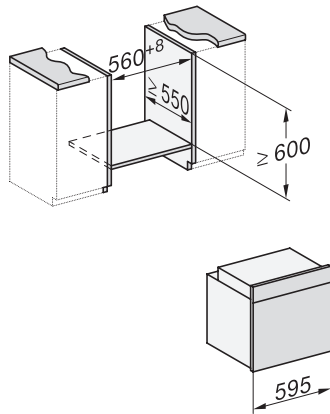

### Ugn

i en perfekt kombinerbar design med stektermometer och BrilliantLight

installation H7000 XL, installation drawing

side view H7000 XL, installation drawings

built-in H7000 XL, installation drawing

H226x-1B/BP/E/EP/I/IP, H2x6xB/BP, H7x6xB/BP/BPX, installation drawings

H226x-1B/BP/E/EP/I/IP, H2760B/BP, H28x0B/BP, H7x40BM/BMX, H7x6xB/BP/BPX, installation drawings

side view H7000 XL build-under, installation drawing

H7x65BP, H7145BM, H7165B, H7365B, H2756B, H2765B/BP, DGC7151, DGC7351 installation drawings