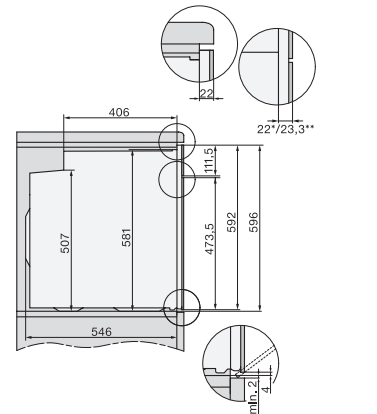

### Ugn

i en perfekt kombinerbar design med stektermometer och BrilliantLight

installation H7000 XL, installation drawing

side view H7000 XL, installation drawings

built-in H7000 XL, installation drawing

H226x-1B/BP/E/EP/I/IP, H2x6xB/BP, H7x6xB/BP/BPX, installation drawings

H226x-1B/BP/E/EP/I/IP, H2760B/BP, H28x0B/BP, H7x40BM/BMX, H7x6xB/BP/BPX, installation drawings

side view H7000 XL build-under, installation drawing

H7x65BP, H7145BM, H7165B, H7365B, H2756B, H2765B/BP, DGC7151, DGC7351 installation drawings