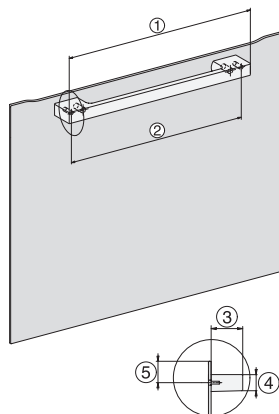

### Ugn

i en perfekt kombinerbar design med stektermometer och BrilliantLight

installation H7000 XL, installation drawing

side view H7000 XL, installation drawings

built-in H7000 XL, installation drawing

H226x-1B/BP/E/EP/I/IP, H2x6xB/BP, H7x6xB/BP/BPX, installation drawings

H226x-1B/BP/E/EP/I/IP, H2760B/BP, H28x0B/BP, H7x40BM/BMX, H7x6xB/BP/BPX, installation drawings

side view H7000 XL build-under, installation drawing

H7x65BP, H7145BM, H7165B, H7365B, H2756B, H2765B/BP, DGC7151, DGC7351 installation drawings