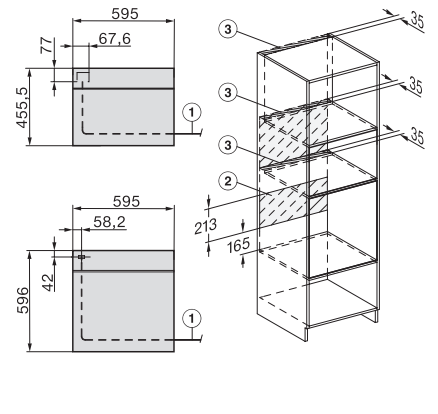

### Ugn

i en perfekt kombinerbar design med stektermometer och BrilliantLight

installation H7000 XL, installation drawing

side view H7000 XL, installation drawings

built-in H7000 XL, installation drawing

H226x-1B/BP/E/EP/I/IP, H2x6xB/BP, H7x6xB/BP/BPX, installation drawings

H226x-1B/BP/E/EP/I/IP, H2760B/BP, H28x0B/BP, H7x40BM/BMX, H7x6xB/BP/BPX, installation drawings

side view H7000 XL build-under, installation drawing

H7x65BP, H7145BM, H7165B, H7365B, H2756B, H2765B/BP, DGC7151, DGC7351 installation drawings

H2xxx-1 B/BP/E/I/IP, H7xxx B/BP/BM/BMX, installation drawings

H2xxx-1 B/BP/E/I/IP, H7xxx B/BP/BM/BMX, installation drawings