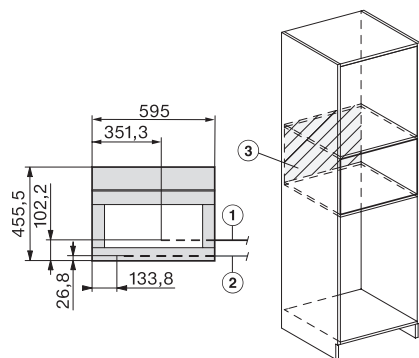

CVA7000, Built-in larder unit for appliances with fresh water connection (built in)

CVA7000, installation (installation drawings)