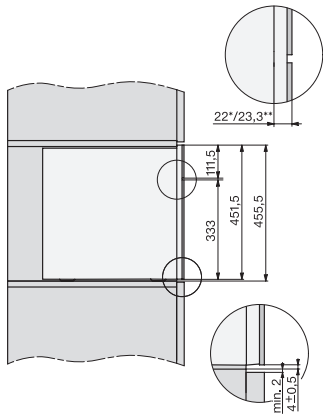

CVA 7845

Kaffemaskin för inbyggnad med DirectWater

i kombinerbar design med CoffeeSelect och AutoDescalce för högsta krav.

CVA7000, side view (*footnote) (installation drawing)