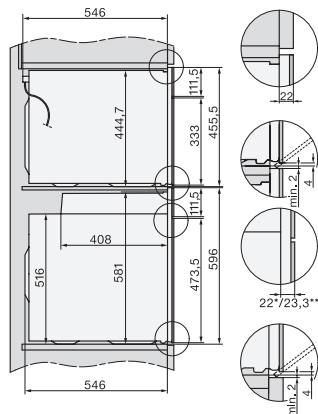

H 7560 BP

Ugn

i en perfekt kombinerbar design med stektermometer och BrilliantLight

installation H7000 XL, installation drawing

side view H7000 XL, installation drawings

built-in H7000 XL, installation drawing

Installation H7000 XL underframe, installation drawings

DG2740, DG7140, DGM7340, H2760B/BP, H7140BM, H7x64B/BP, H7x60B/BP installation drawings

Installation H7000 BM XL, installation drawings

side view H7000 XL build-under, installation drawing

side view Kombi BM XL, installation drawings

Installation Kombi BM XL, installation drawings