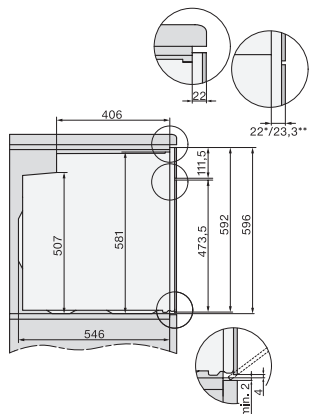

H 7560 BP

Ugn

i en perfekt kombinerbar design med stektermometer och BrilliantLight

installation H7000 XL, installation drawing

side view H7000 XL, installation drawings

built-in H7000 XL, installation drawing

Installation H7000 XL underframe, installation drawings

DG2740, DG7140, DGM7340, H2760B/BP, H7140BM, H7x64B/BP, H7x60B/BP installation drawings

Installation H7000 BM XL, installation drawings

side view H7000 XL build-under, installation drawing