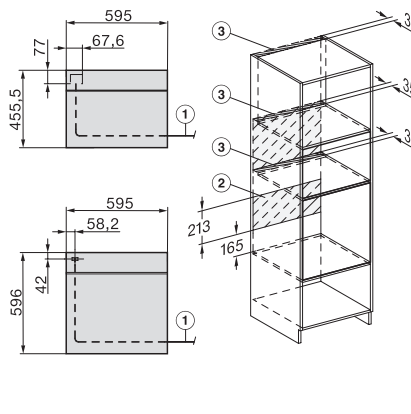

H 7163 BP

Ugn

i attraktivt rostfritt stål med uppkoppling och pyrolyt.

installation H7000 XL, installation drawing

side view H7000 XL, installation drawings

built-in H7000 XL, installation drawing

H226x-1B/BP/E/EP/I/IP, H2x6xB/BP, H7x6xB/BP/BPX, installation drawings

H226x-1B/BP/E/EP/I/IP, H2760B/BP, H28x0B/BP, H7x40BM/BMX, H7x6xB/BP/BPX, installation drawings

side view H7000 XL build-under, installation drawing

H2xxx-1 B/BP/E/I/IP, H7xxx B/BP/BM/BMX, installation drawings