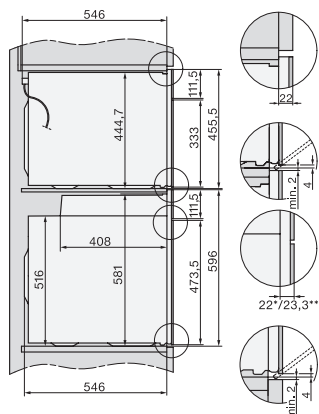

H 7163 BP

Ugn

i attraktivt rostfritt stål med uppkoppling och pyrolyt.

installation H7000 XL, installation drawing

side view H7000 XL, installation drawings

built-in H7000 XL, installation drawing

H226x-1B/BP/E/EP/I/IP, H2x6xB/BP, H7x6xB/BP/BPX, installation drawings

H226x-1B/BP/E/EP/I/IP, H2760B/BP, H28x0B/BP, H7x40BM/BMX, H7x6xB/BP/BPX, installation drawings

side view H7000 XL build-under, installation drawing

H2xxx-1 B/BP/E/I/IP, H7xxx B/BP/BM/BMX, installation drawings

H2xxx-1 B/BP/E/I/IP, H7xxx B/BP/BM/BMX, installation drawings