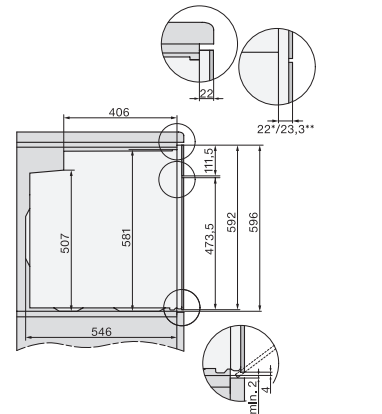

H 7163 BP

Ugn

i attraktivt rostfritt stål med uppkoppling och pyrolyt.

installation H7000 XL, installation drawing

side view H7000 XL, installation drawings

built-in H7000 XL, installation drawing

H226x-1B/BP/E/EP/I/IP, H2x6xB/BP, H7x6xB/BP/BPX, installation drawings

H226x-1B/BP/E/EP/I/IP, H2760B/BP, H28x0B/BP, H7x40BM/BMX, H7x6xB/BP/BPX, installation drawings

side view H7000 XL build-under, installation drawing

H2xxx-1 B/BP/E/I/IP, H7xxx B/BP/BM/BMX, installation drawings