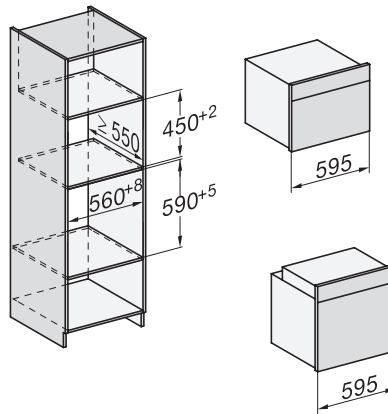

H 7163 BP

Ugn

i attraktivt rostfritt stål med uppkoppling och pyrolyt.

installation H7000 XL, installation drawing

side view H7000 XL, installation drawings

built-in H7000 XL, installation drawing

H226x-1B/BP/E/EP/I/IP, H2x6xB/BP, H7x6xB/BP/BPX, installation drawings

H226x-1B/BP/E/EP/I/IP, H2760B/BP, H28x0B/BP, H7x40BM/BMX, H7x6xB/BP/BPX, installation drawings

side view H7000 XL build-under, installation drawing

H2xxx-1 B/BP/E/I/IP, H7xxx B/BP/BM/BMX, installation drawings