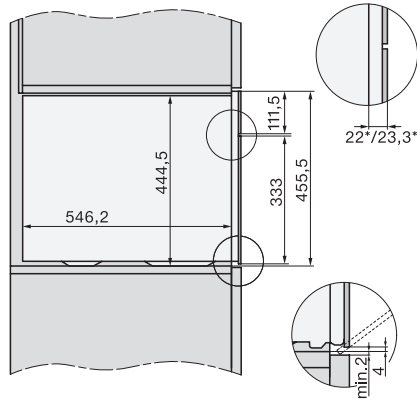

ESW7x20, DGC7x4xHCPro, DGC7x4xHCXPro installation drawings

ESW7x20, DG7xxx, DGM7xxx installation drawings

ESW7x20, DGM7x4x installation drawings

ESW7x10, DGC7x4xHCPro, DGC7x4xHCXPro, installation drawings

ESW7x10, EVS7010, DG7x4x, DGM7x4x installation drawings

DG7xxx, DGM7xxx, installation drawings

built-in DG DGM DGC XL build-under, installation drawing

Screw joint DG DGM, installation drawing

DGM 7840

Ångugn med mikrovågsfunktion

hälsosam matlagning, snabb uppvärmning, uppkoppling, menytilagning + M Touch.

DG DGM, installation drawing

side view DG DGM, installation drawings

installation DGM, installation drawing