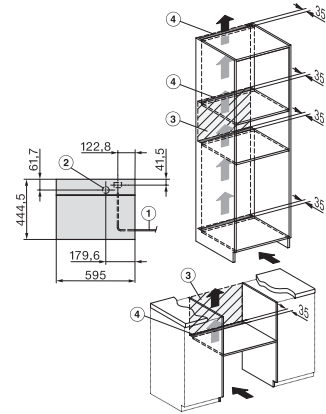

ESW7x20, DGC7x4xHCPro, DGC7x4xHCXPro installation drawings

ESW7x20, DG7xxx, DGM7xxx installation drawings

ESW7x20, DGM7x4x installation drawings

ESW7x10, DGC7x4xHCPro, DGC7x4xHCXPro, installation drawings

ESW7x10, EVS7010, DG7x4x, DGM7x4x installation drawings

DG7xxx, DGM7xxx, installation drawings

built-in DG DGM DGC XL build-under, installation drawing

Screw joint DG DGM, installation drawing

DGM 7840

Ångugn med mikrovågsfunktion

hälsosam matlagning, snabb uppvärmning, uppkoppling, menytilagning + M Touch.

DG DGM, installation drawing

side view DG DGM, installation drawings

installation DGM, installation drawing