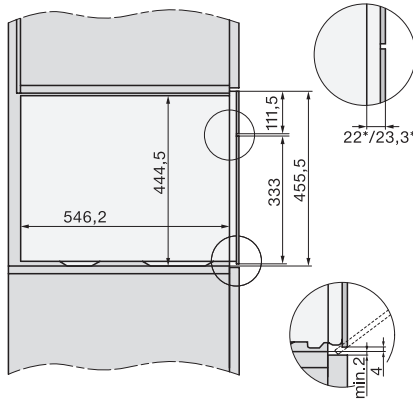

side view DG DGM, installation drawings