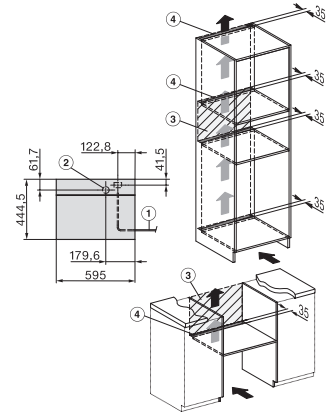

ESW7x20, DGC7x4xHCPro, DGC7x4xHCXPro installation drawings

ESW7x20, DG7xxx, DGM7xxx installation drawings

ESW7x20, DGM7x4x installation drawings

ESW7x10, DGC7x4xHCPro, DGC7x4xHCXPro, installation drawings

ESW7x10, EVS7010, DG7x4x, DGM7x4x installation drawings

DG7xxx, DGM7xxx, installation drawings

built-in DG DGM DGC XL build-under, installation drawing

Screw joint DG DGM, installation drawing

DGM 7440

Ångugn med mikrovågsfunktion

för hälsosam matlagning och snabb uppvärmning med uppkoppling.

DG DGM, installation drawing

side view DG DGM, installation drawings

installation DGM, installation drawing