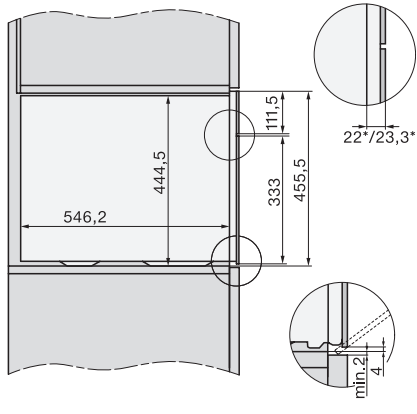

side view DG DGM, installation drawings