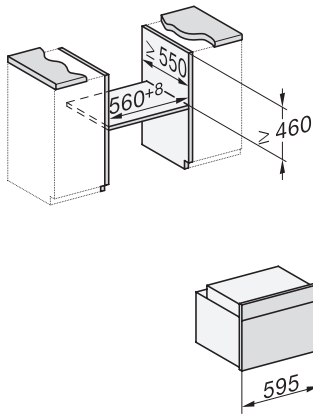

## H 7440 BPX

Handtagslös kompaktugn

i perfekt kombinerbar design med LED-belysning och pyrolyys.

side view H7000 M, installation drawings

side view H7000 M, installation drawings, GB, AU

built-in H7000 M, installation drawing

built-in H7000 M build-under, installation drawing

Installation H7000 M, installation drawing

side view H7000 M build-under, installation drawings