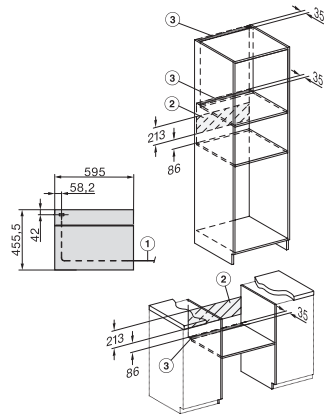

## H 7440 BPX

Handtagslös kompaktugn

i perfekt kombinerbar design med LED-belysning och pyrolyys.

side view H7000 M, installation drawings

side view H7000 M, installation drawings, GB, AU

built-in H7000 M, installation drawing

built-in H7000 M build-under, installation drawing

Installation H7000 M, installation drawing

side view H7000 M build-under, installation drawings