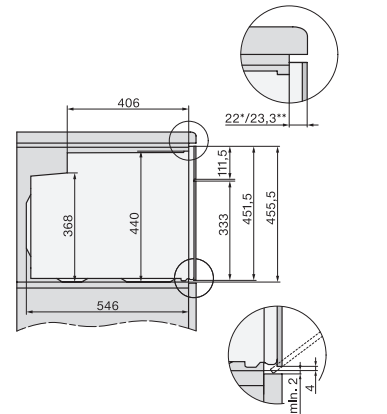

## H 7440 BPX

Handtagslös kompaktugn

i perfekt kombinerbar design med LED-belysning och pyrolyys.

side view H7000 M, installation drawings

side view H7000 M, installation drawings, GB, AU

built-in H7000 M, installation drawing

built-in H7000 M build-under, installation drawing

Installation H7000 M, installation drawing

side view H7000 M build-under, installation drawings