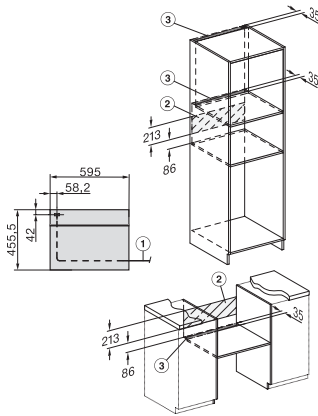

## H 7440 BPX

Handtagslös kompaktugn

i perfekt kombinerbar design med LED-belysning och pyrolyys.

side view H7000 M, installation drawings

built-in H7000 M, installation drawing

built-in H7000 M build-under, installation drawing

Installation H7000 M, installation drawing

side view H7000 M build-under, installation drawings