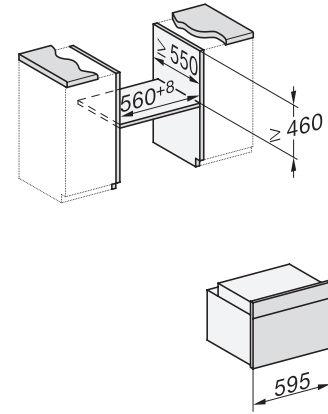

## H 7440 BPX

Handtagslös kompaktugn

i perfekt kombinerbar design med LED-belysning och pyrolyys.

side view H7000 M, installation drawings

built-in H7000 M, installation drawing

built-in H7000 M build-under, installation drawing

Installation H7000 M, installation drawing

side view H7000 M build-under, installation drawings