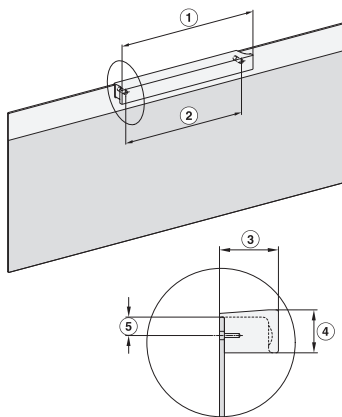

H 7890 BP
 90 cm bredare ugn
 i en perfekt kombinerbar design med stektermometer och BrilliantLight.

built-in H7000 90, installation drawing

built-in H7000 90 build-under, installation drawing

installation H7000 90, installation drawing

H7890BP, installation drawings

side view H7000 90, installation drawing

side view H7000 90 build-under, installation drawings