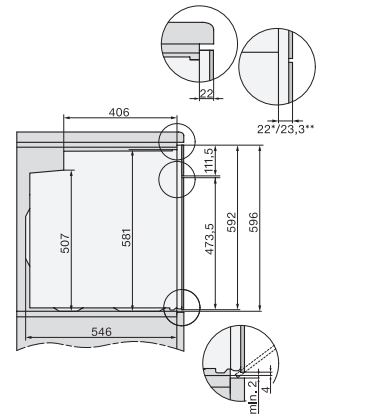

H 7860 BPX

Handtagsfri ugn

i en perfekt kombinerbar design med stektermometer och BrilliantLight.

installation H7000 XL, installation drawing

side view H7000 XL, installation drawings

built-in H7000 XL, installation drawing

H226x-1B/BP/E/EP/I/IP, H2x6xB/BP, H7x6xB/BP/BPX, installation drawings

H226x-1B/BP/E/EP/I/IP, H2760B/BP, H28x0B/BP, H7x40BM/BMX, H7x6xB/BP/BPX, installation drawings

side view H7000 XL build-under, installation drawing