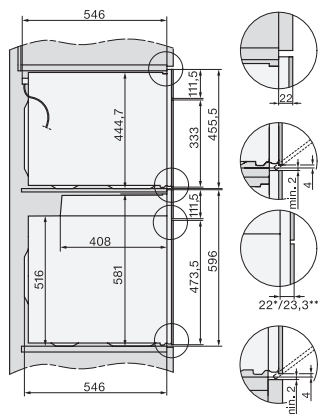

H 7860 BPX

Handtagsfri ugn

i en perfekt kombinerbar design med stektermometer och BrilliantLight.

installation H7000 XL, installation drawing

side view H7000 XL, installation drawings

built-in H7000 XL, installation drawing

H226x-1B/BP/E/EP/I/IP, H2x6xB/BP, H7x6xB/BP/BPX, installation drawings

H226x-1B/BP/E/EP/I/IP, H2760B/BP, H28x0B/BP, H7x40BM/BMX, H7x6xB/BP/BPX, installation drawings

side view H7000 XL build-under, installation drawing

H2xxx-1 B/BP/E/I/IP, H7xxx B/BP/BM/BMX, installation drawings

H2xxx-1 B/BP/E/I/IP, H7xxx B/BP/BM/BMX, installation drawings