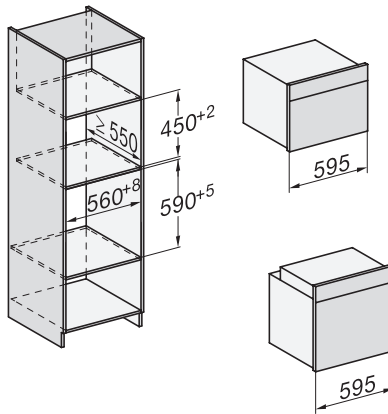

H 7860 BPX

Handtagsfri ugn

i en perfekt kombinerbar design med stektermometer och BrilliantLight.

installation H7000 XL, installation drawing

side view H7000 XL, installation drawings

built-in H7000 XL, installation drawing

H226x-1B/BP/E/EP/I/IP, H2x6xB/BP, H7x6xB/BP/BPX, installation drawings

H226x-1B/BP/E/EP/I/IP, H2760B/BP, H28x0B/BP, H7x40BM/BMX, H7x6xB/BP/BPX, installation drawings

side view H7000 XL build-under, installation drawing