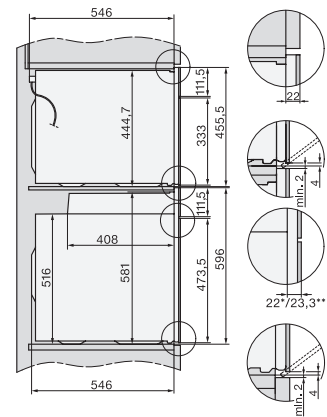

H 7860 BP

Ugn

i en perfekt kombinerbar design med stektermometer och BrilliantLight.

installation H7000 XL, installation drawing

side view H7000 XL, installation drawings

built-in H7000 XL, installation drawing

Installation H7000 XL underframe, installation drawings

H2x6x-1B/BP/E/EP/IP, H2850BP, H7x6xB/BP/BPX, H2x6xB, installation drawings

H7000 handle, installation drawing

Installation H7000 BM XL, installation drawings

side view H7000 XL build-under, installation drawing

side view Kombi BM XL, installation drawings

H 7860 BP

Ugn

i en perfekt kombinerbar design med stektermometer och BrilliantLight.

Installation Kombi BM XL, installation drawings