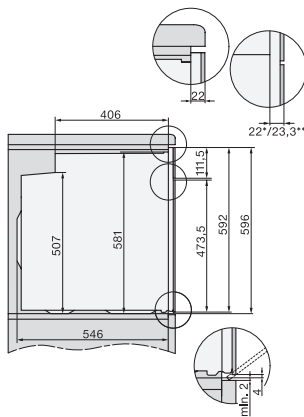

H 7860 BP

Ugn

i en perfekt kombinerbar design med stektermometer och BrilliantLight.

installation H7000 XL, installation drawing

side view H7000 XL, installation drawings

built-in H7000 XL, installation drawing

Installation H7000 XL underframe, installation drawings

H2x6x-1B/BP/E/EP/IP, H2850BP, H7x6xB/BP/BPX, H2x6xB, installation drawings

H7000 handle, installation drawing

Installation H7000 BM XL, installation drawings

side view H7000 XL build-under, installation drawing

side view Kombi BM XL, installation drawings

H 7860 BP

Ugn

i en perfekt kombinerbar design med stektermometer och BrilliantLight.

Installation Kombi BM XL, installation drawings