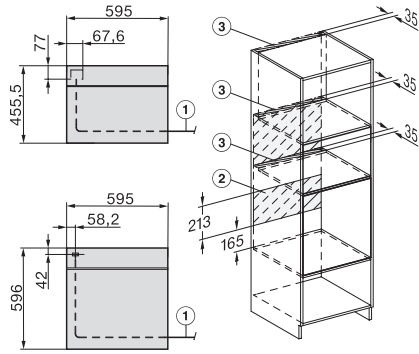

Installation H7000 XL underframe, installation drawings

H2x6x-1B/BP/E/EP/IP, H2850BP, H7x6xB/BP/BPX, H2x6xB, installation drawings

H7000 handle, installation drawing

Installation H7000 BM XL, installation drawings

side view H7000 XL build-under, installation drawing

side view Kombi BM XL, installation drawings

H 7860 BP

Ugn

i en perfekt kombinerbar design med stektermometer och BrilliantLight.

Installation Kombi BM XL, installation drawings