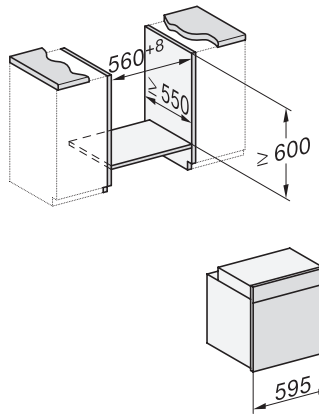

H 7860 BP

Ugn

i en perfekt kombinerbar design med stektermometer och BrilliantLight.

installation H7000 XL, installation drawing

side view H7000 XL, installation drawings

built-in H7000 XL, installation drawing

Installation H7000 XL underframe, installation drawings

H2x6x-1B/BP/E/EP/IP, H2850BP, H7x6xB/BP/BPX, H2x6xB, installation drawings

H7000 handle, installation drawing

Installation H7000 BM XL, installation drawings