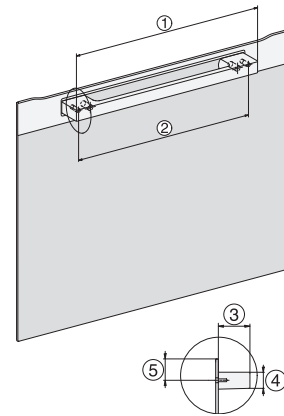

H 7860 BP

Ugn

i en perfekt kombinerbar design med stektermometer och BrilliantLight.

installation H7000 XL, installation drawing

side view H7000 XL, installation drawings

built-in H7000 XL, installation drawing

Installation H7000 XL underframe, installation drawings

H2x6x-1B/BP/E/EP/IP, H2850BP, H7x6xB/BP/BPX, H2x6xB, installation drawings

H7000 handle, installation drawing

Installation H7000 BM XL, installation drawings