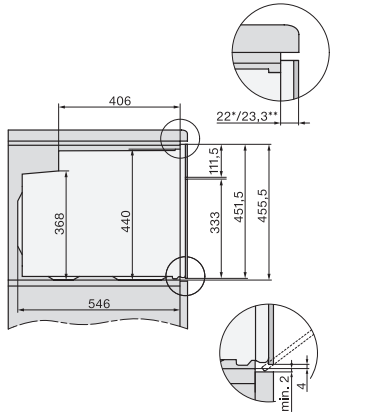

H 7840 BPX

Handtagslös kompaktugn

i en perfekt kombinerbar design med stektermometer och BrilliantLight.

side view H7000 M, installation drawings

built-in H7000 M, installation drawing

built-in H7000 M build-under, installation drawing

Installation H7000 M, installation drawing

side view H7000 M build-under, installation drawings