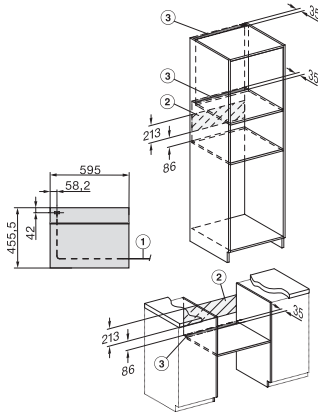

H 7840 BPX

Handtagslös kompaktugn

i en perfekt kombinerbar design med stektermometer och BrilliantLight.

side view H7000 M, installation drawings

built-in H7000 M, installation drawing

built-in H7000 M build-under, installation drawing

Installation H7000 M, installation drawing

side view H7000 M build-under, installation drawings