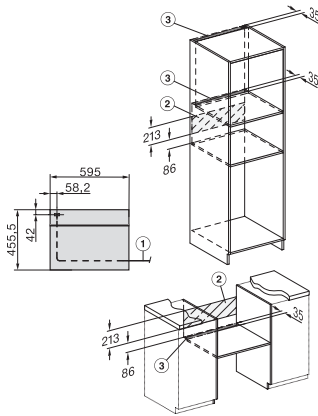

H 7840 BPX

Handtagslös kompaktugn

i en perfekt kombinerbar design med stektermometer och BrilliantLight.

side view H7000 M, installation drawings

built-in H7000 M, installation drawing

built-in H7000 M build-under, installation drawing

Installation H7000 M, installation drawing

side view H7000 M build-under, installation drawings