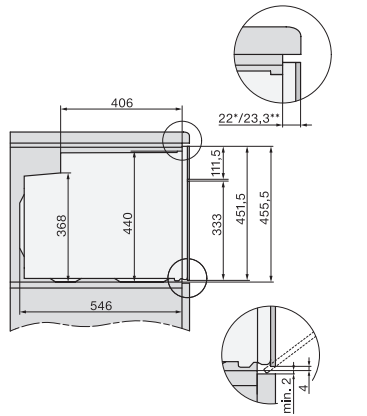

H 7840 BPX

Handtagslös kompaktugn

i en perfekt kombinerbar design med stektermometer och BrilliantLight.

side view H7000 M, installation drawings

built-in H7000 M, installation drawing

built-in H7000 M build-under, installation drawing

Installation H7000 M, installation drawing

side view H7000 M build-under, installation drawings