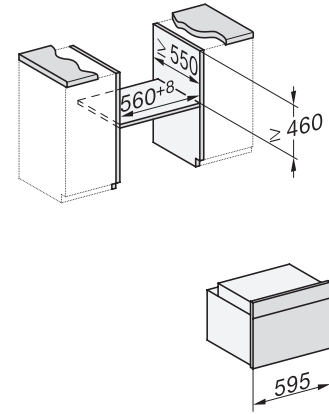

H 7840 BPX

Handtagslös kompaktugn

i en perfekt kombinerbar design med stektermometer och BrilliantLight.

side view H7000 M, installation drawings

built-in H7000 M, installation drawing

built-in H7000 M build-under, installation drawing

Installation H7000 M, installation drawing

side view H7000 M build-under, installation drawings