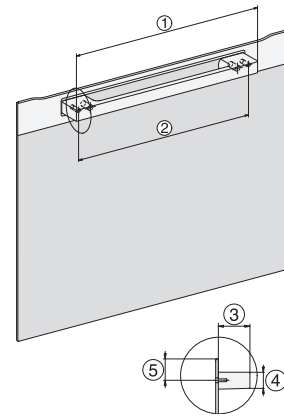

H 7660 BP

Ugn

i en perfekt kombinerbar design med stektermometer och BrilliantLight

installation H7000 XL, installation drawing

side view H7000 XL, installation drawings

built-in H7000 XL, installation drawing

Installation H7000 XL underframe, installation drawings

H2x6x-1B/BP/E/EP/I/IP, H2850BP, H7x6xB/BP/BPX, H2x6xB, installation drawings

H7000 handle, installation drawing

Installation H7000 BM XL, installation drawings