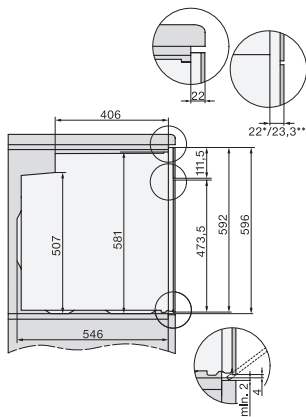

H 7660 BP

Ugn

i en perfekt kombinerbar design med stektermometer och BrilliantLight

installation H7000 XL, installation drawing

side view H7000 XL, installation drawings

built-in H7000 XL, installation drawing

Installation H7000 XL underframe, installation drawings

H2x6x-1B/BP/E/EP/I/IP, H2850BP, H7x6xB/BP/BPX, H2x6xB, installation drawings

H7000 handle, installation drawing

Installation H7000 BM XL, installation drawings

side view H7000 XL build-under, installation drawing

side view Kombi BM XL, installation drawings

H 7660 BP

Ugn

i en perfekt kombinerbar design med stektermometer och BrilliantLight

Installation Kombi BM XL, installation drawings