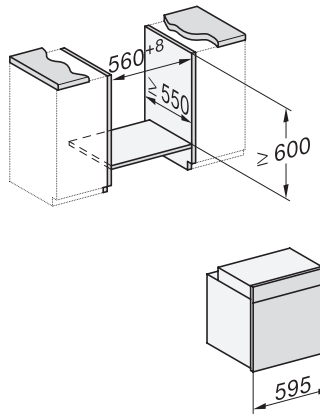

H 7660 BP

Ugn

i en perfekt kombinerbar design med stektermometer och BrilliantLight

installation H7000 XL, installation drawing

side view H7000 XL, installation drawings

built-in H7000 XL, installation drawing

Installation H7000 XL underframe, installation drawings

H2x6x-1B/BP/E/EP/I/IP, H2850BP, H7x6xB/BP/BPX, H2x6xB, installation drawings

H7000 handle, installation drawing

Installation H7000 BM XL, installation drawings