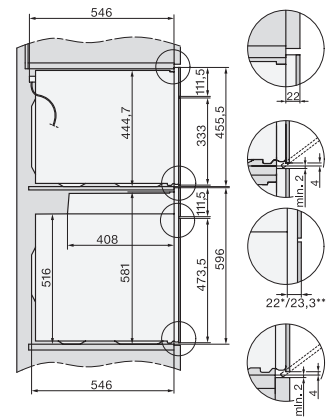

H 7660 BP

Ugn

i en perfekt kombinerbar design med stektermometer och BrilliantLight

installation H7000 XL, installation drawing

side view H7000 XL, installation drawings

built-in H7000 XL, installation drawing

Installation H7000 XL underframe, installation drawings

H2x6x-1B/BP/E/EP/I/IP, H2850BP, H7x6xB/BP/BPX, H2x6xB, installation drawings

H7000 handle, installation drawing

Installation H7000 BM XL, installation drawings

side view H7000 XL build-under, installation drawing

side view Kombi BM XL, installation drawings

H 7660 BP

Ugn

i en perfekt kombinerbar design med stektermometer och BrilliantLight

Installation Kombi BM XL, installation drawings