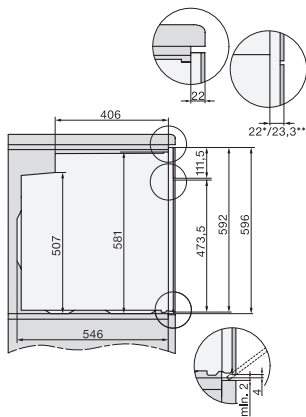

H 7660 BP

Ugn

i en perfekt kombinerbar design med stektermometer och BrilliantLight

installation H7000 XL, installation drawing

side view H7000 XL, installation drawings

built-in H7000 XL, installation drawing

Installation H7000 XL underframe, installation drawings

H2x6x-1B/BP/E/EP/I/IP, H2850BP, H7x6xB/BP/BPX, H2x6xB, installation drawings

H7000 handle, glass, installation drawings

Installation H7000 BM XL, installation drawings

side view H7000 XL build-under, installation drawing

side view Kombi BM XL, installation drawings

H 7660 BP

Ugn

i en perfekt kombinerbar design med stektermometer och BrilliantLight

Installation Kombi BM XL, installation drawings