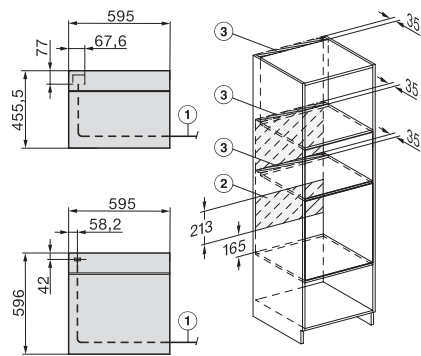

Installation H7000 XL underframe, installation drawings

H2x6x-1B/BP/E/EP/I/IP, H2850BP, H7x6xB/BP/BPX, H2x6xB, installation drawings

H7000 handle, glass, installation drawings

Installation H7000 BM XL, installation drawings

side view H7000 XL build-under, installation drawing

side view Kombi BM XL, installation drawings

H 7660 BP

Ugn

i en perfekt kombinerbar design med stektermometer och BrilliantLight

Installation Kombi BM XL, installation drawings