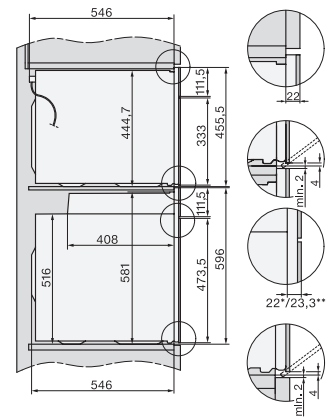

H 7660 BP

Ugn

i en perfekt kombinerbar design med stektermometer och BrilliantLight

installation H7000 XL, installation drawing

side view H7000 XL, installation drawings

built-in H7000 XL, installation drawing

Installation H7000 XL underframe, installation drawings

H2x6x-1B/BP/E/EP/I/IP, H2850BP, H7x6xB/BP/BPX, H2x6xB, installation drawings

H7000 handle, glass, installation drawings

Installation H7000 BM XL, installation drawings

side view H7000 XL build-under, installation drawing

side view Kombi BM XL, installation drawings

H 7660 BP

Ugn

i en perfekt kombinerbar design med stektermometer och BrilliantLight

Installation Kombi BM XL, installation drawings