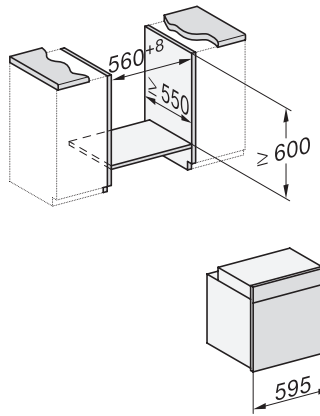

H 7660 BP

Ugn

i en perfekt kombinerbar design med stektermometer och BrilliantLight

installation H7000 XL, installation drawing

side view H7000 XL, installation drawings

built-in H7000 XL, installation drawing

Installation H7000 XL underframe, installation drawings

H2x6x-1B/BP/E/EP/I/IP, H2850BP, H7x6xB/BP/BPX, H2x6xB, installation drawings

H7000 handle, glass, installation drawings

Installation H7000 BM XL, installation drawings