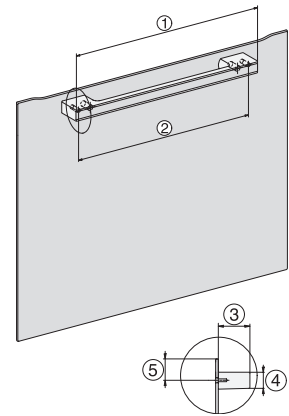

H 7660 BP

Ugn

i en perfekt kombinerbar design med stektermometer och BrilliantLight

installation H7000 XL, installation drawing

side view H7000 XL, installation drawings

built-in H7000 XL, installation drawing

Installation H7000 XL underframe, installation drawings

H2x6x-1B/BP/E/EP/I/IP, H2850BP, H7x6xB/BP/BPX, H2x6xB, installation drawings

H7000 handle, glass, installation drawings

Installation H7000 BM XL, installation drawings