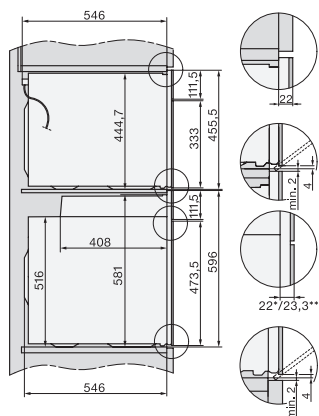

H 7464 BPX

Handtagsfri ugn

i en perfekt kombinerbar design med stektermometer och LED-belysning.

installation H7000 XL, installation drawing

side view H7000 XL, installation drawings

built-in H7000 XL, installation drawing

Installation H7000 XL underframe, installation drawings

Installation H7000 BM XL, installation drawings

side view H7000 XL build-under, installation drawing

side view Kombi BM XL, installation drawings

Installation Kombi BM XL, installation drawings