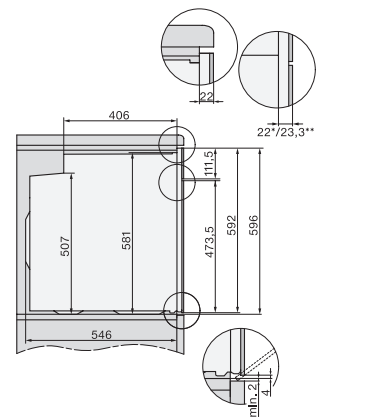

H 7464 BPX

Handtagsfri ugn

i en perfekt kombinerbar design med stektermometer och LED-belysning.

installation H7000 XL, installation drawing

side view H7000 XL, installation drawings

built-in H7000 XL, installation drawing

Installation H7000 XL underframe, installation drawings

Installation H7000 BM XL, installation drawings

side view H7000 XL build-under, installation drawing

side view Kombi BM XL, installation drawings

Installation Kombi BM XL, installation drawings