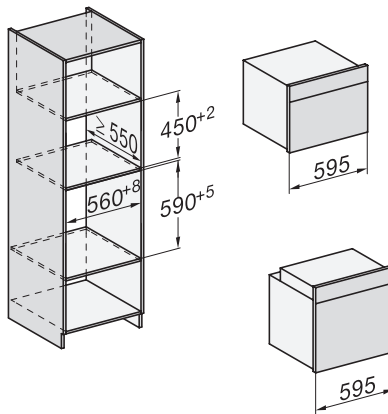

Installation H7000 BM XL, installation drawings