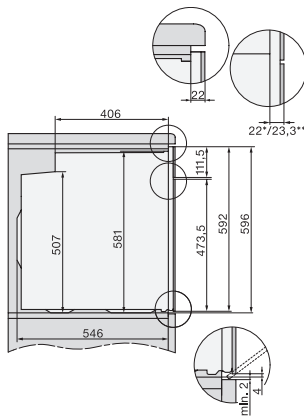

### Ugn

i en perfekt kombinerbar design med stektermometer och LED-belysning.

installation H7000 XL, installation drawing

side view H7000 XL, installation drawings

built-in H7000 XL, installation drawing

H226x-1B/BP/E/EP/I/IP, H2x6xB/BP, H7x6xB/BP/BPX, H2x6xB, installation drawings

H2x6x-1B/BP/E/EP/I/IP, H2850BP, H7x6xB/BP/BPX, H2x6xB, installation drawings

DG2840, DG7x40, DGC7x4x, DG7x6x, DGC7x6x, DGD7635, DGM7x4x, DO7, H28B/BP, H7x4xB/BM/BP, H7x6xB/BP, installation drawing

H226x-1B/BP/E/EP/I/IP, H2760B/BP, H28x0B/BP, H7x40BM/BMX, H7x6xB/BP/BPX, installation drawings