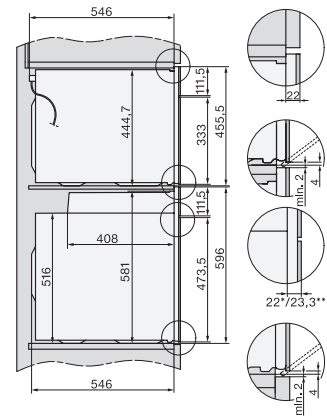

### Ugn

i en perfekt kombinerbar design med stektermometer och LED-belysning.

installation H7000 XL, installation drawing

side view H7000 XL, installation drawings

built-in H7000 XL, installation drawing

H226x-1B/BP/E/EP/I/IP, H2x6xB/BP, H7x6xB/BP/BPX, H2x6xB, installation drawings

H2x6x-1B/BP/E/EP/I/IP, H2850BP, H7x6xB/BP/BPX, H2x6xB, installation drawings

DG2840, DG7x40, DGC7x4x, DG7x6x, DGC7x6x, DGD7635, DGM7x4x, DO7, H28B/BP, H7x4xB/BM/BP, H7x6xB/BP, installation drawing

H226x-1B/BP/E/EP/I/IP, H2760B/BP, H28x0B/BP, H7x40BM/BMX, H7x6xB/BP/BPX, installation drawings

side view H7000 XL build-under, installation drawing

H2xxx-1 B/BP/E/I/IP, H7xxx B/BP/BM/BMX, installation drawings

H 7464 BP

Ugn

i en perfekt kombinerbar design med stektermometer och LED-belysning.

H2xxx-1 B/BP/E/IP, H7xxx B/BP/BM/BMX, installation drawings