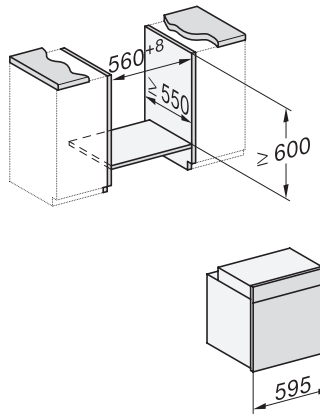

### Ugn

i en perfekt kombinerbar design med stektermometer och LED-belysning.

installation H7000 XL, installation drawing

side view H7000 XL, installation drawings

built-in H7000 XL, installation drawing

H226x-1B/BP/E/EP/I/IP, H2x6xB/BP, H7x6xB/BP/BPX, H2x6xB, installation drawings