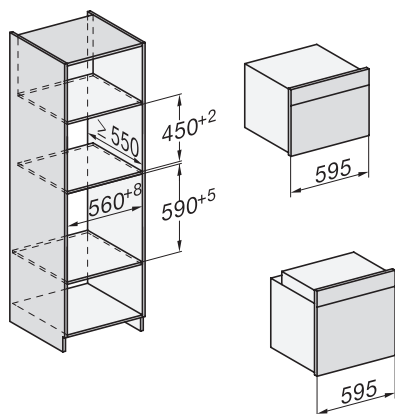

Installation H7000 BM XL, installation drawings