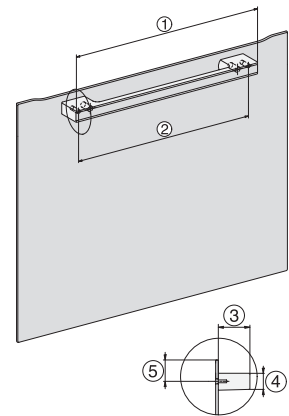

H 7464 BP

Ugn

i en perfekt kombinerbar design med stektermometer och LED-belysning.

installation H7000 XL, installation drawing

side view H7000 XL, installation drawings

built-in H7000 XL, installation drawing

Installation H7000 XL underframe, installation drawings

H2x6x-1B/BP/EP/II/IP, H2850BP, H7x6xB/BP/BPX, H2x6xB, installation drawings

H7000 handle, glass, installation drawings

Installation H7000 BM XL, installation drawings