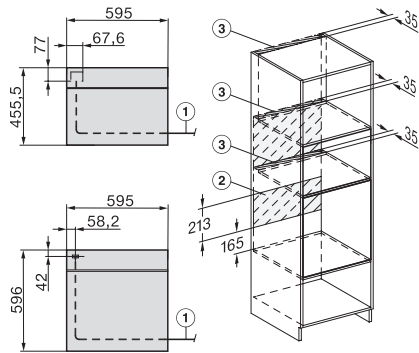

Installation H7000 XL underframe, installation drawings

H2x6x-1B/BP/EP/II/IP, H2850BP, H7x6xB/BP/BPX, H2x6xB, installation drawings

H7000 handle, glass, installation drawings

Installation H7000 BM XL, installation drawings

side view H7000 XL build-under, installation drawing

side view Kombi BM XL, installation drawings

H 7464 BP

Ugn

i en perfekt kombinerbar design med stektermometer och LED-belysning.

Installation Kombi BM XL, installation drawings