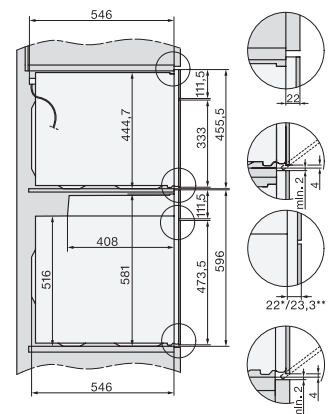

H 7464 BP

Ugn

i en perfekt kombinerbar design med stektermometer och LED-belysning.

installation H7000 XL, installation drawing

side view H7000 XL, installation drawings

built-in H7000 XL, installation drawing

Installation H7000 XL underframe, installation drawings

H2x6x-1B/BP/EP/II/IP, H2850BP, H7x6xB/BP/BPX, H2x6xB, installation drawings

H7000 handle, glass, installation drawings

Installation H7000 BM XL, installation drawings

side view H7000 XL build-under, installation drawing

side view Kombi BM XL, installation drawings

H 7464 BP

Ugn

i en perfekt kombinerbar design med stektermometer och LED-belysning.

Installation Kombi BM XL, installation drawings