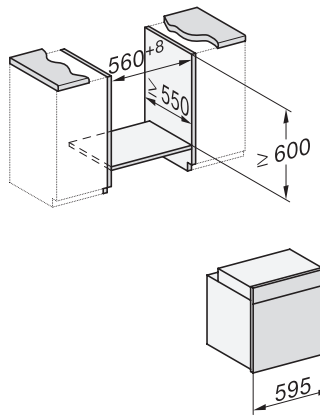

H 7464 BP

Ugn

i en perfekt kombinerbar design med stektermometer och LED-belysning.

installation H7000 XL, installation drawing

side view H7000 XL, installation drawings

built-in H7000 XL, installation drawing

Installation H7000 XL underframe, installation drawings

H2x6x-1B/BP/EP/II/IP, H2850BP, H7x6xB/BP/BPX, H2x6xB, installation drawings

H7000 handle, glass, installation drawings

Installation H7000 BM XL, installation drawings