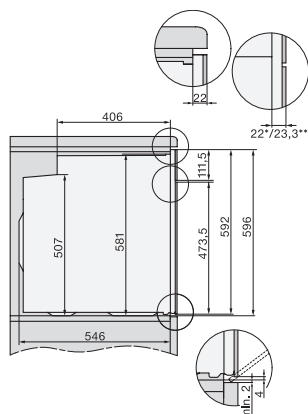

H 7464 BP

Ugn

i en perfekt kombinerbar design med stektermometer och LED-belysning.

installation H7000 XL, installation drawing

side view H7000 XL, installation drawings

built-in H7000 XL, installation drawing

Installation H7000 XL underframe, installation drawings

H2x6x-1B/BP/EP/II/IP, H2850BP, H7x6xB/BP/BPX, H2x6xB, installation drawings

H7000 handle, glass, installation drawings

Installation H7000 BM XL, installation drawings

side view H7000 XL build-under, installation drawing

side view Kombi BM XL, installation drawings

H 7464 BP

Ugn

i en perfekt kombinerbar design med stektermometer och LED-belysning.

Installation Kombi BM XL, installation drawings